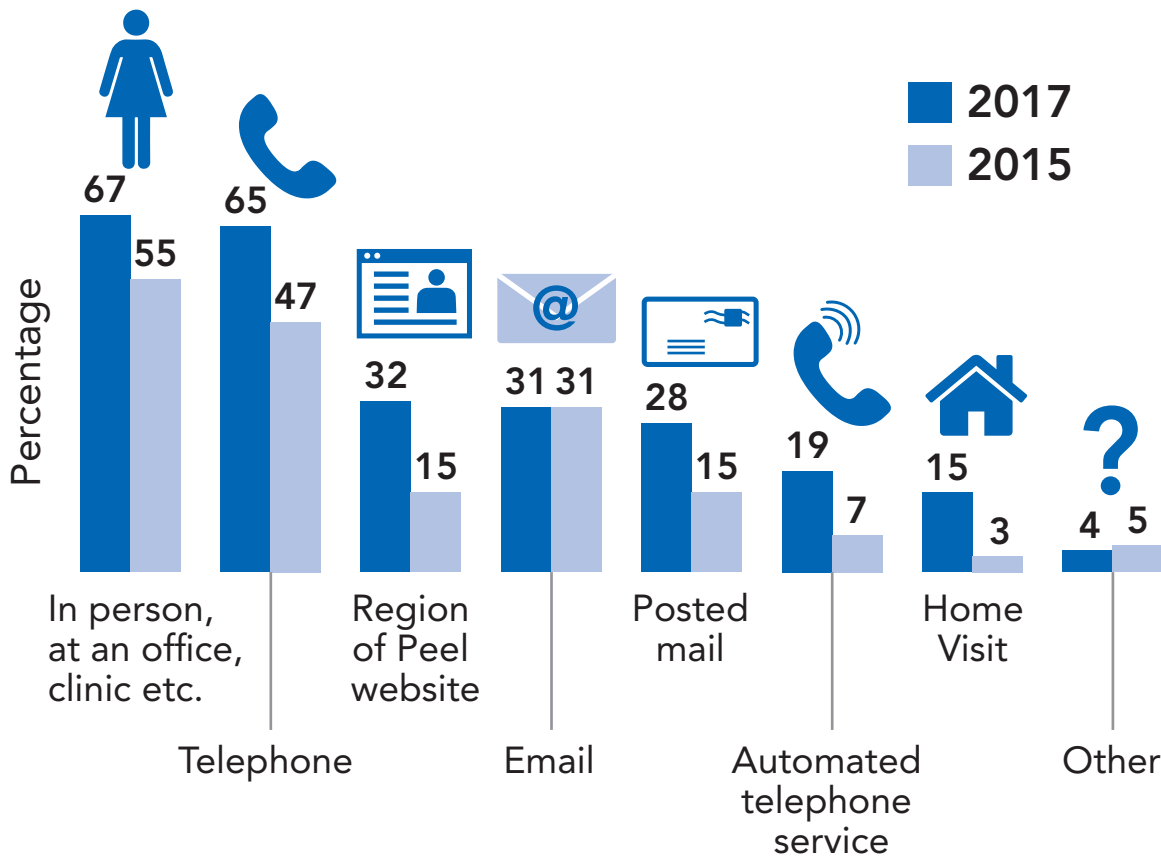

Looking for Something?

More residents than ever are using the Region of Peel's website to look up information or access services such as our waste calendar or to find out about our Community Recycling Centres.

How we Serve the Community

More residents are using multiple ways to reach Regional services, however in 2017, we more than doubled the number of people who used the website to get information compared to 2015.

Note: The sample composition year over year is not identical.