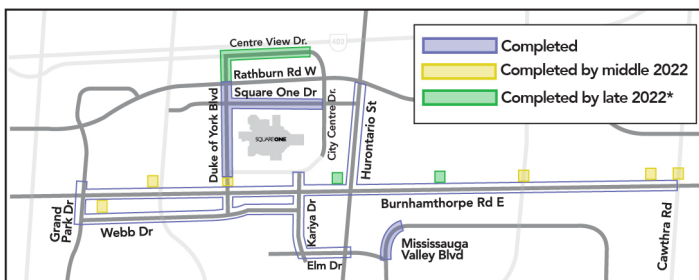

## Burnhamthorpe Water Project

### Equipment move from Burnhamthorpe/Living Arts to Duke of York/Centre View Drive

**Friday, March 11, 2022: 10 p.m. – 6 a.m. (Weather permitting)**

- We will be moving a large crane (as shown in the picture) from the compound at Burnhamthorpe/Living Arts to the Duke of York/Centre View Drive intersection.
- Police officers will be on site to assist with traffic flow.
- The crane is being moved overnight for public safety and to minimise traffic delays.
- We apologize for any noise you may hear as the crane passes through your neighbourhood.