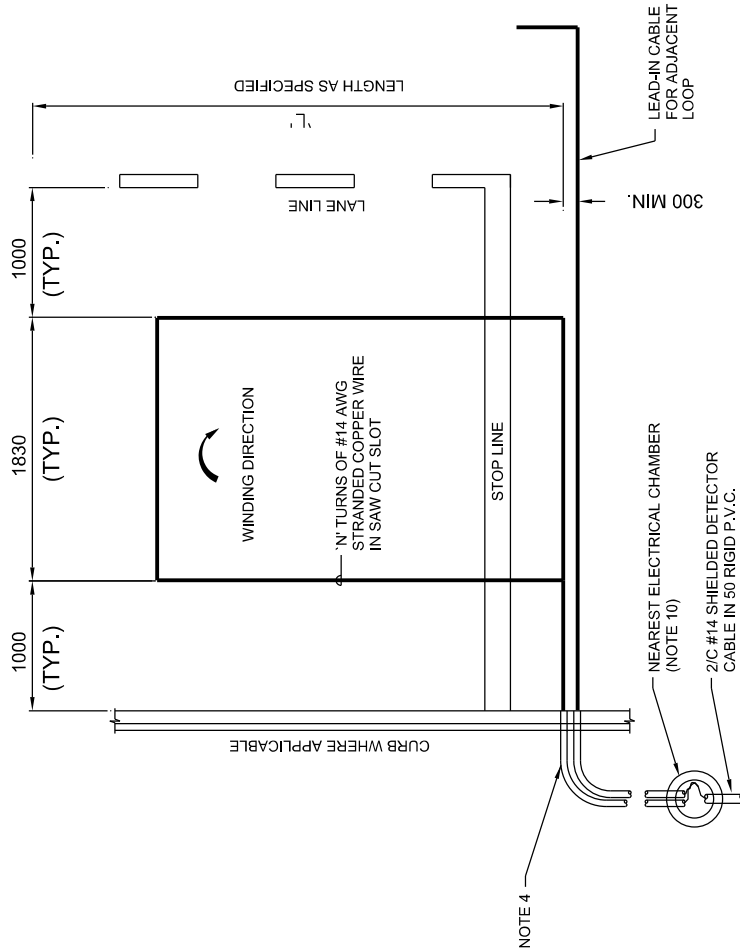

1. LOOP WIDTH TO BE 1830 IN ALL CASES. FOR LOOP LENGTH 'L' NUMBER OF TURNS AND ORIENTATION, SEE LAYOUT DRAWING.
2. ON LANES NARROWER THAN 3600, MAINTAIN 1830 SEPARATION BETWEEN ADJACENT LOOPS BY MOVING THE OUTER LOOP TO THE SIDE OR MEDIAN OF THE ROADWAY.
3. SHIELDED CABLE HAS AN INDUCTANCE OF APPROXIMATELY 22 µH PER 30m. TOTAL INDUCTANCE IS TO BE SET BETWEEN 100 AND 300 µH BY CHOOSING THE PROPER NUMBER OF LOOP TURNS FOR EITHER SERIES OF PARALLEL CONNECTION AND ADDING THE SHIELDED CABLE INDUCTANCE. LEAD IN INDUCTANCE MUST BE LESS THAN LOOP INDUCTANCE.
4. LEADS BETWEEN THE LOOP AND THE HANDWELL SHALL BE TWISTED AT 3 TURNS PER 300 WITH AN EQUAL LAY ON EACH WIRE. EACH LOOP LEAD SHALL BE RUN TO THE HANDWELL IN A SEPARATE 25 DIA. DUCT
5. NO SPLICES ALLOWED IN LOOP WIRING.
6. WIND ALL LOOPS IN ADJACENT LANES IN THE SAME DIRECTION. NO MORE THAN THREE LOOPS ARE TO BE CONNECTED TOGETHER IN SERIES.
7. GROUND SHIELD WIRE AT THE CONTROLLER AND DETECTOR UNIT ONLY.
8. POURING TEMPERATURE OF SEALANT SHALL NOT EXCEED 204°C. SEALANT SHALL BE POURED IN LAYERS TO AVOID BURNING THE WIRE INSULATION.
9. INDUCTANCE AND CONTINUITY TO BE METER CHECKED PRIOR TO SEALING LOOP.
10. LOOP CABLE AND RUN WIRES TO BE SPLICED AT THE NEAREST ELECTRICAL CHAMBER.
11. CONNECTOR HOUSING WITH WATERPROOF GEL TO BE USED FOR ALL UNDERGROUND SPLICING.
12. SOLDER AND MARRETTE ALL LOOP AND RUN WIRE CONNECTIONS. INSERT SPLICES INTO CONNECTION HOUSING OR TAPE AT POLE HANDHOLE.
13. THIS STANDARD SHALL BE USED IN CONJUNCTION WITH OPSD 2520.01.
14. ALL LEFT TURN LANE LOOPS SHALL BE CONNECTED TO A SEPARATE RUN WIRE AND BROUGHT TO THE CONTROLLER CHAMBER AND IN THE TRAFFIC CABINET.
15. ALL WIRING SHALL BE LABELLED IN THE ELECTRICAL CHAMBER AND IN THE TRAFFIC CABINET.

TABLE OF APPROXIMATE LOOP INDUCTANCE (MICROHENRIES)

FOR 1830 LOOPS