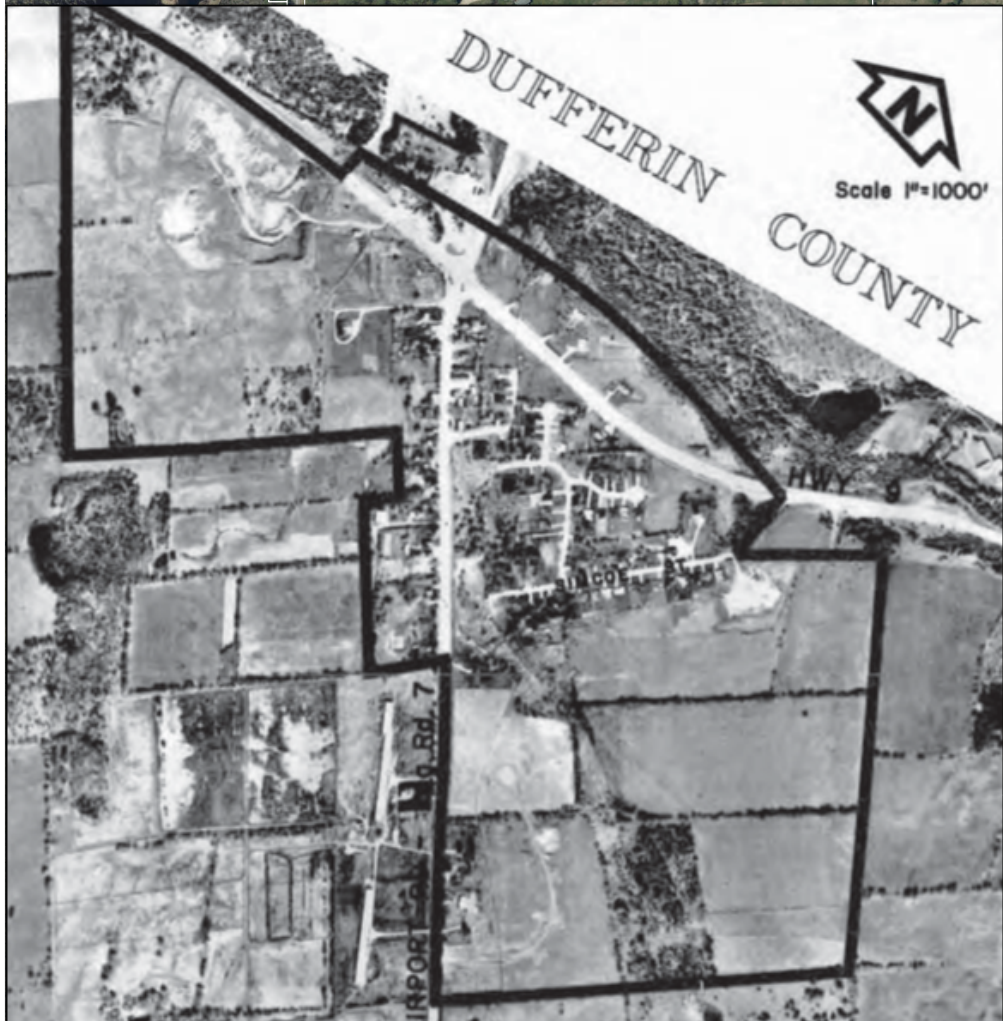

Refined Rural Settlement Area Boundary: Mono Mills

COUNTY OF

TOWN
OF MONO

Legend

- Refined Rural Settlement Boundary
- Parcel Boundary

Note: Map inset indicates map boundary in the Town of Caledon OP

Region of Peel
working with you