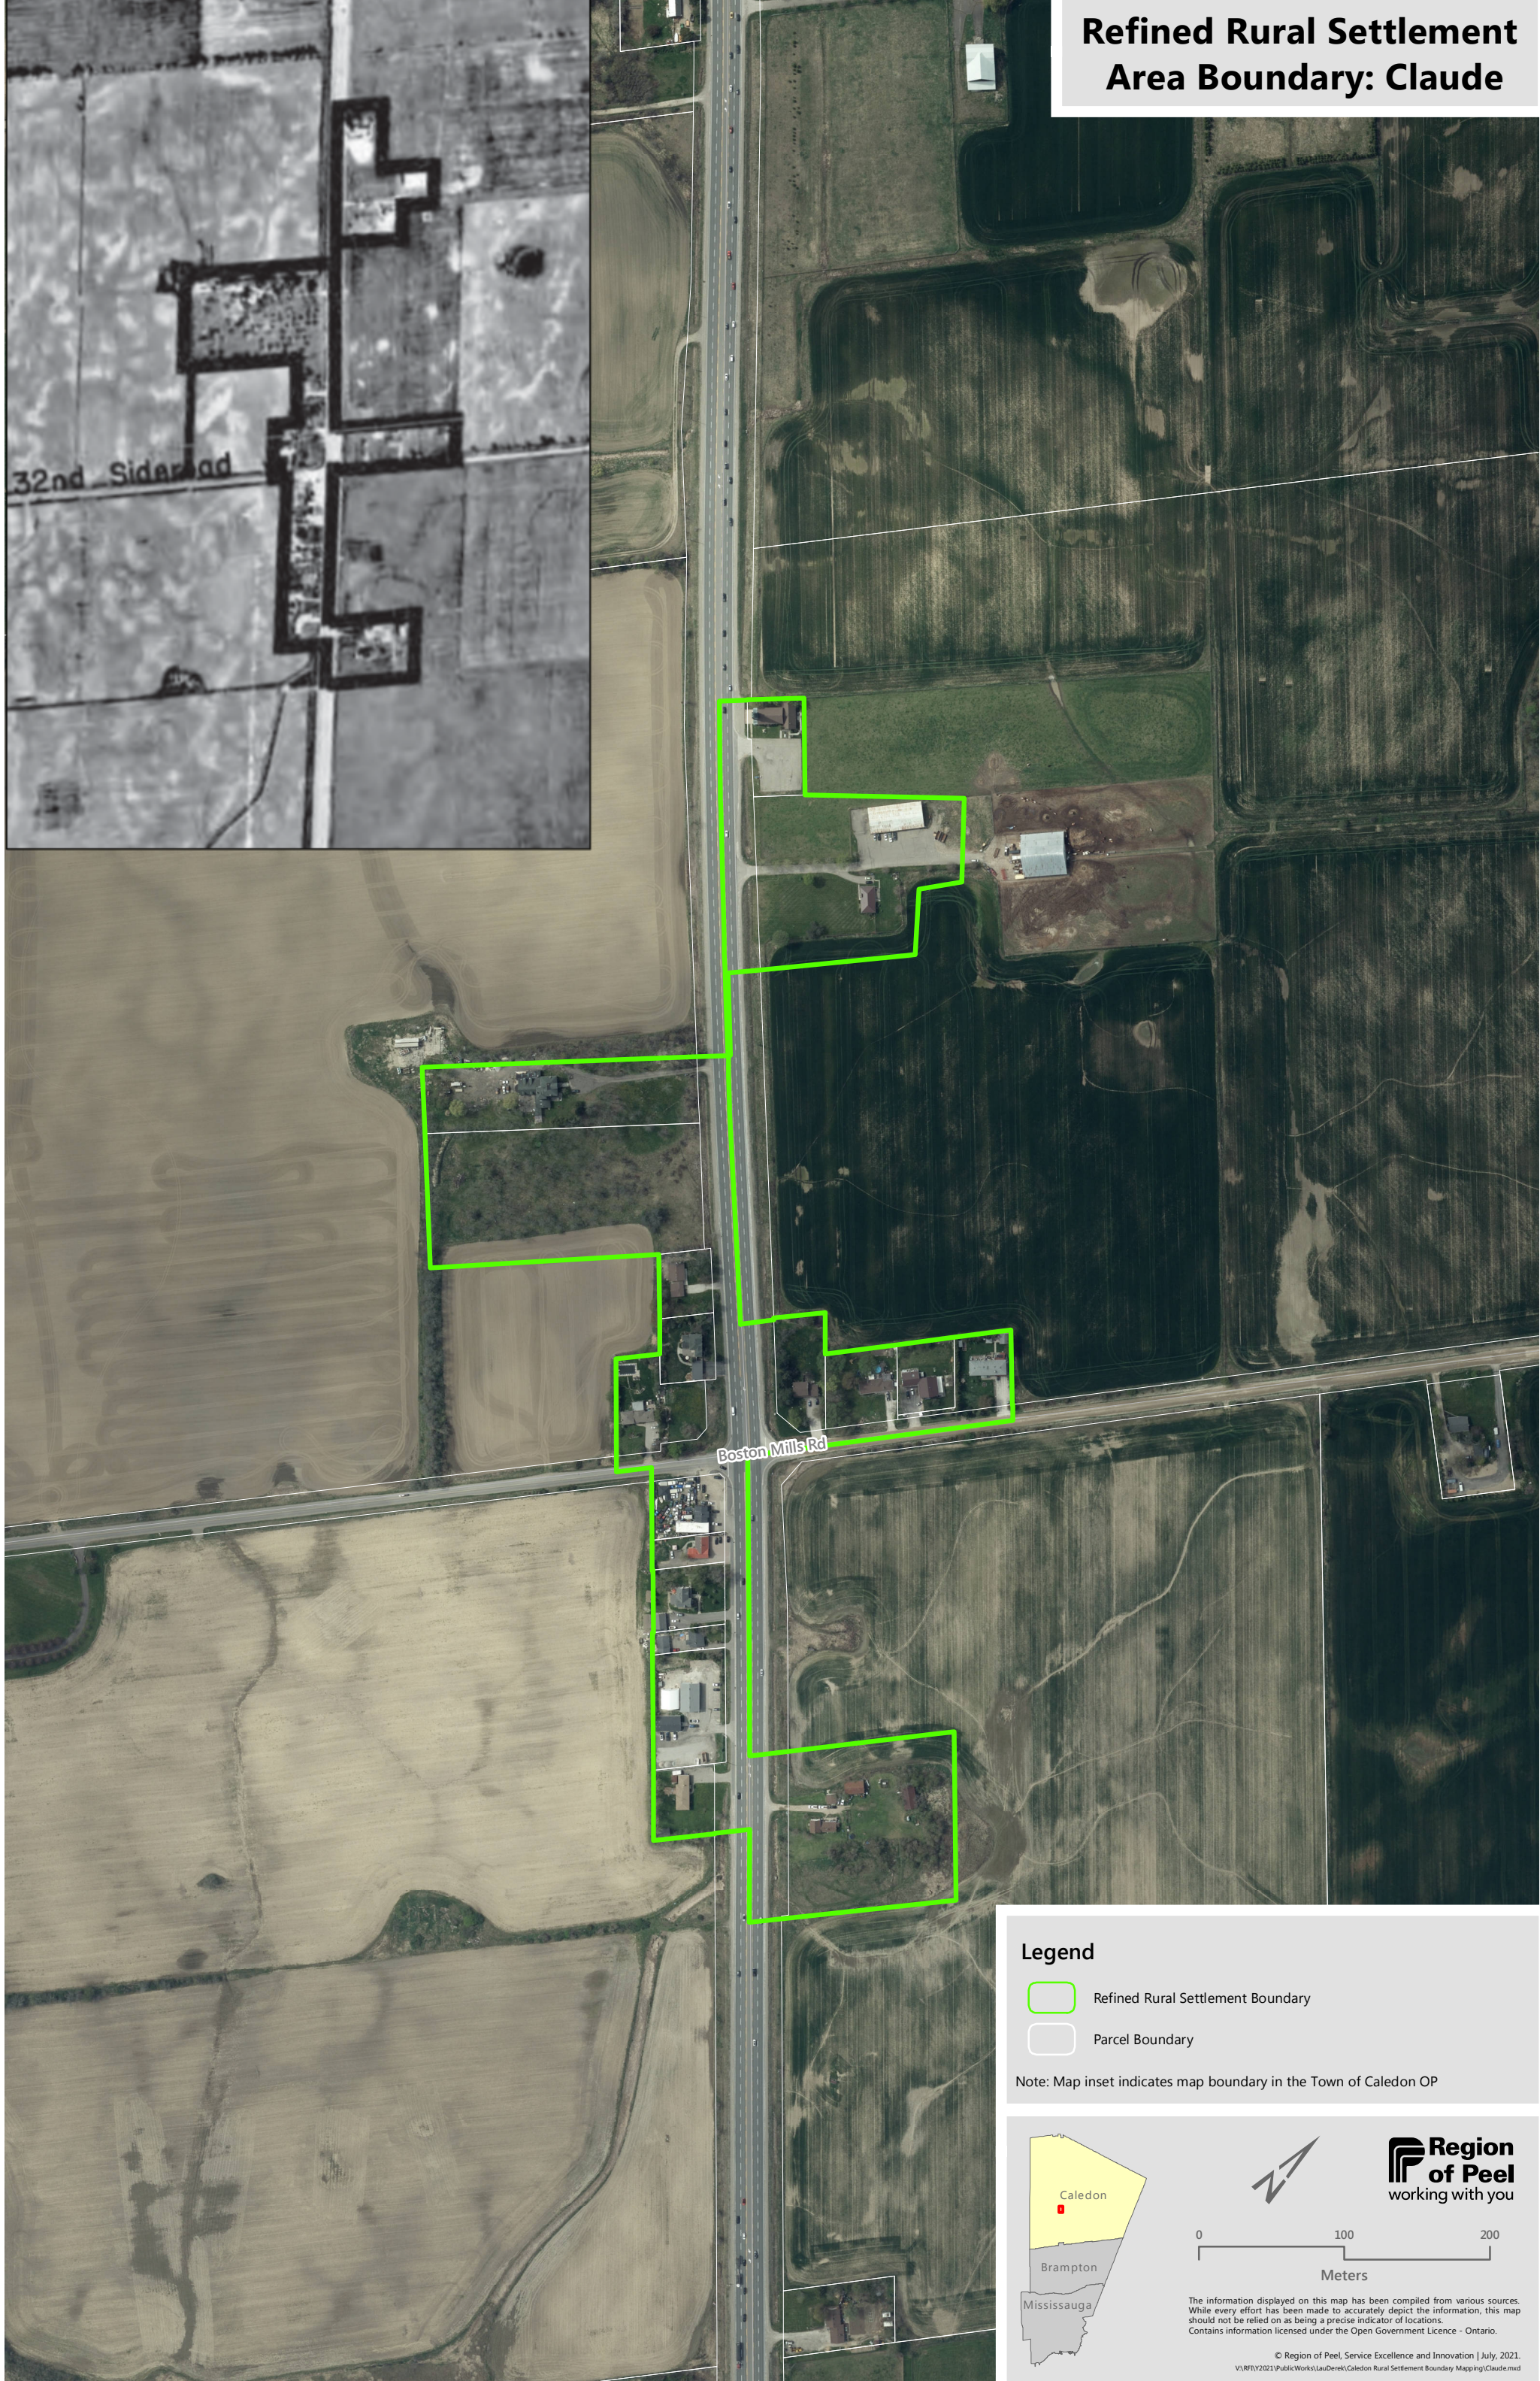

Refined Rural Settlement Area Boundary: Claude

32nd Sideroad

Boston Mills Rd

Legend

-  Refined Rural Settlement Boundary
-  Parcel Boundary

Note: Map inset indicates map boundary in the Town of Caledon OP

Region of Peel
working with you

The information displayed on this map has been compiled from various sources. While every effort has been made to accurately depict the information, this map should not be relied on as being a precise indicator of locations. Contains information licensed under the Open Government Licence - Ontario.