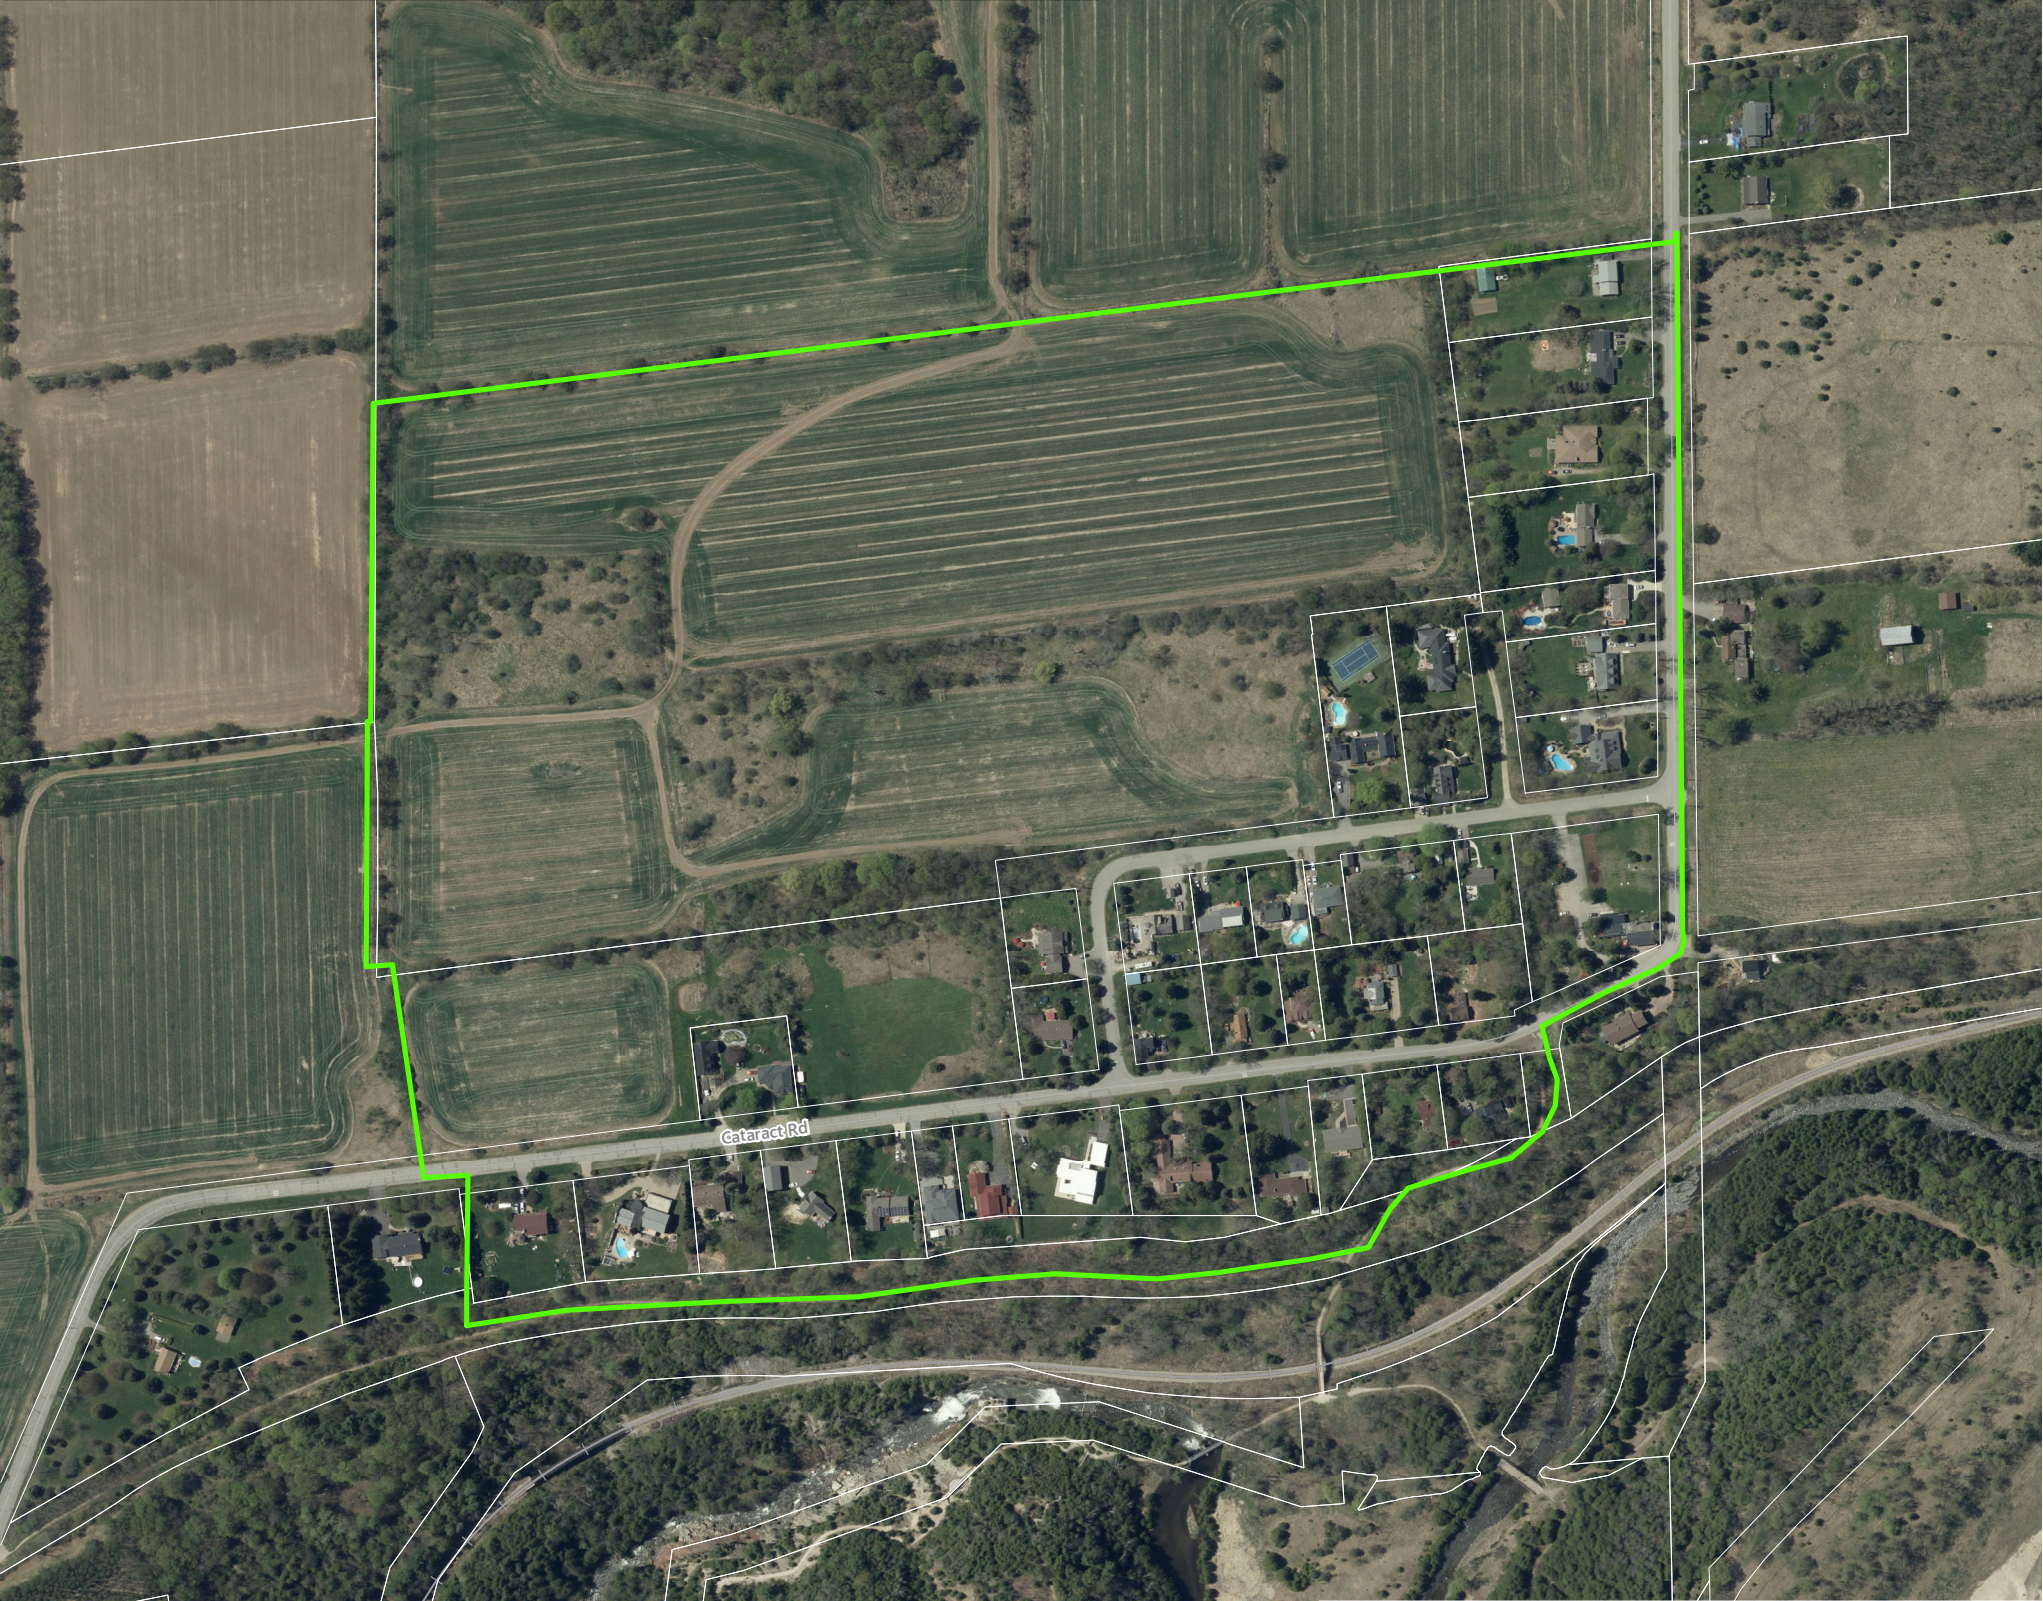

Refined Rural Settlement Area Boundary: Cataract

Legend

- Refined Rural Settlement Boundary
- Parcel Boundary

Note: Map inset indicates map boundary in the Town of Caledon OP

Region of Peel
working with you