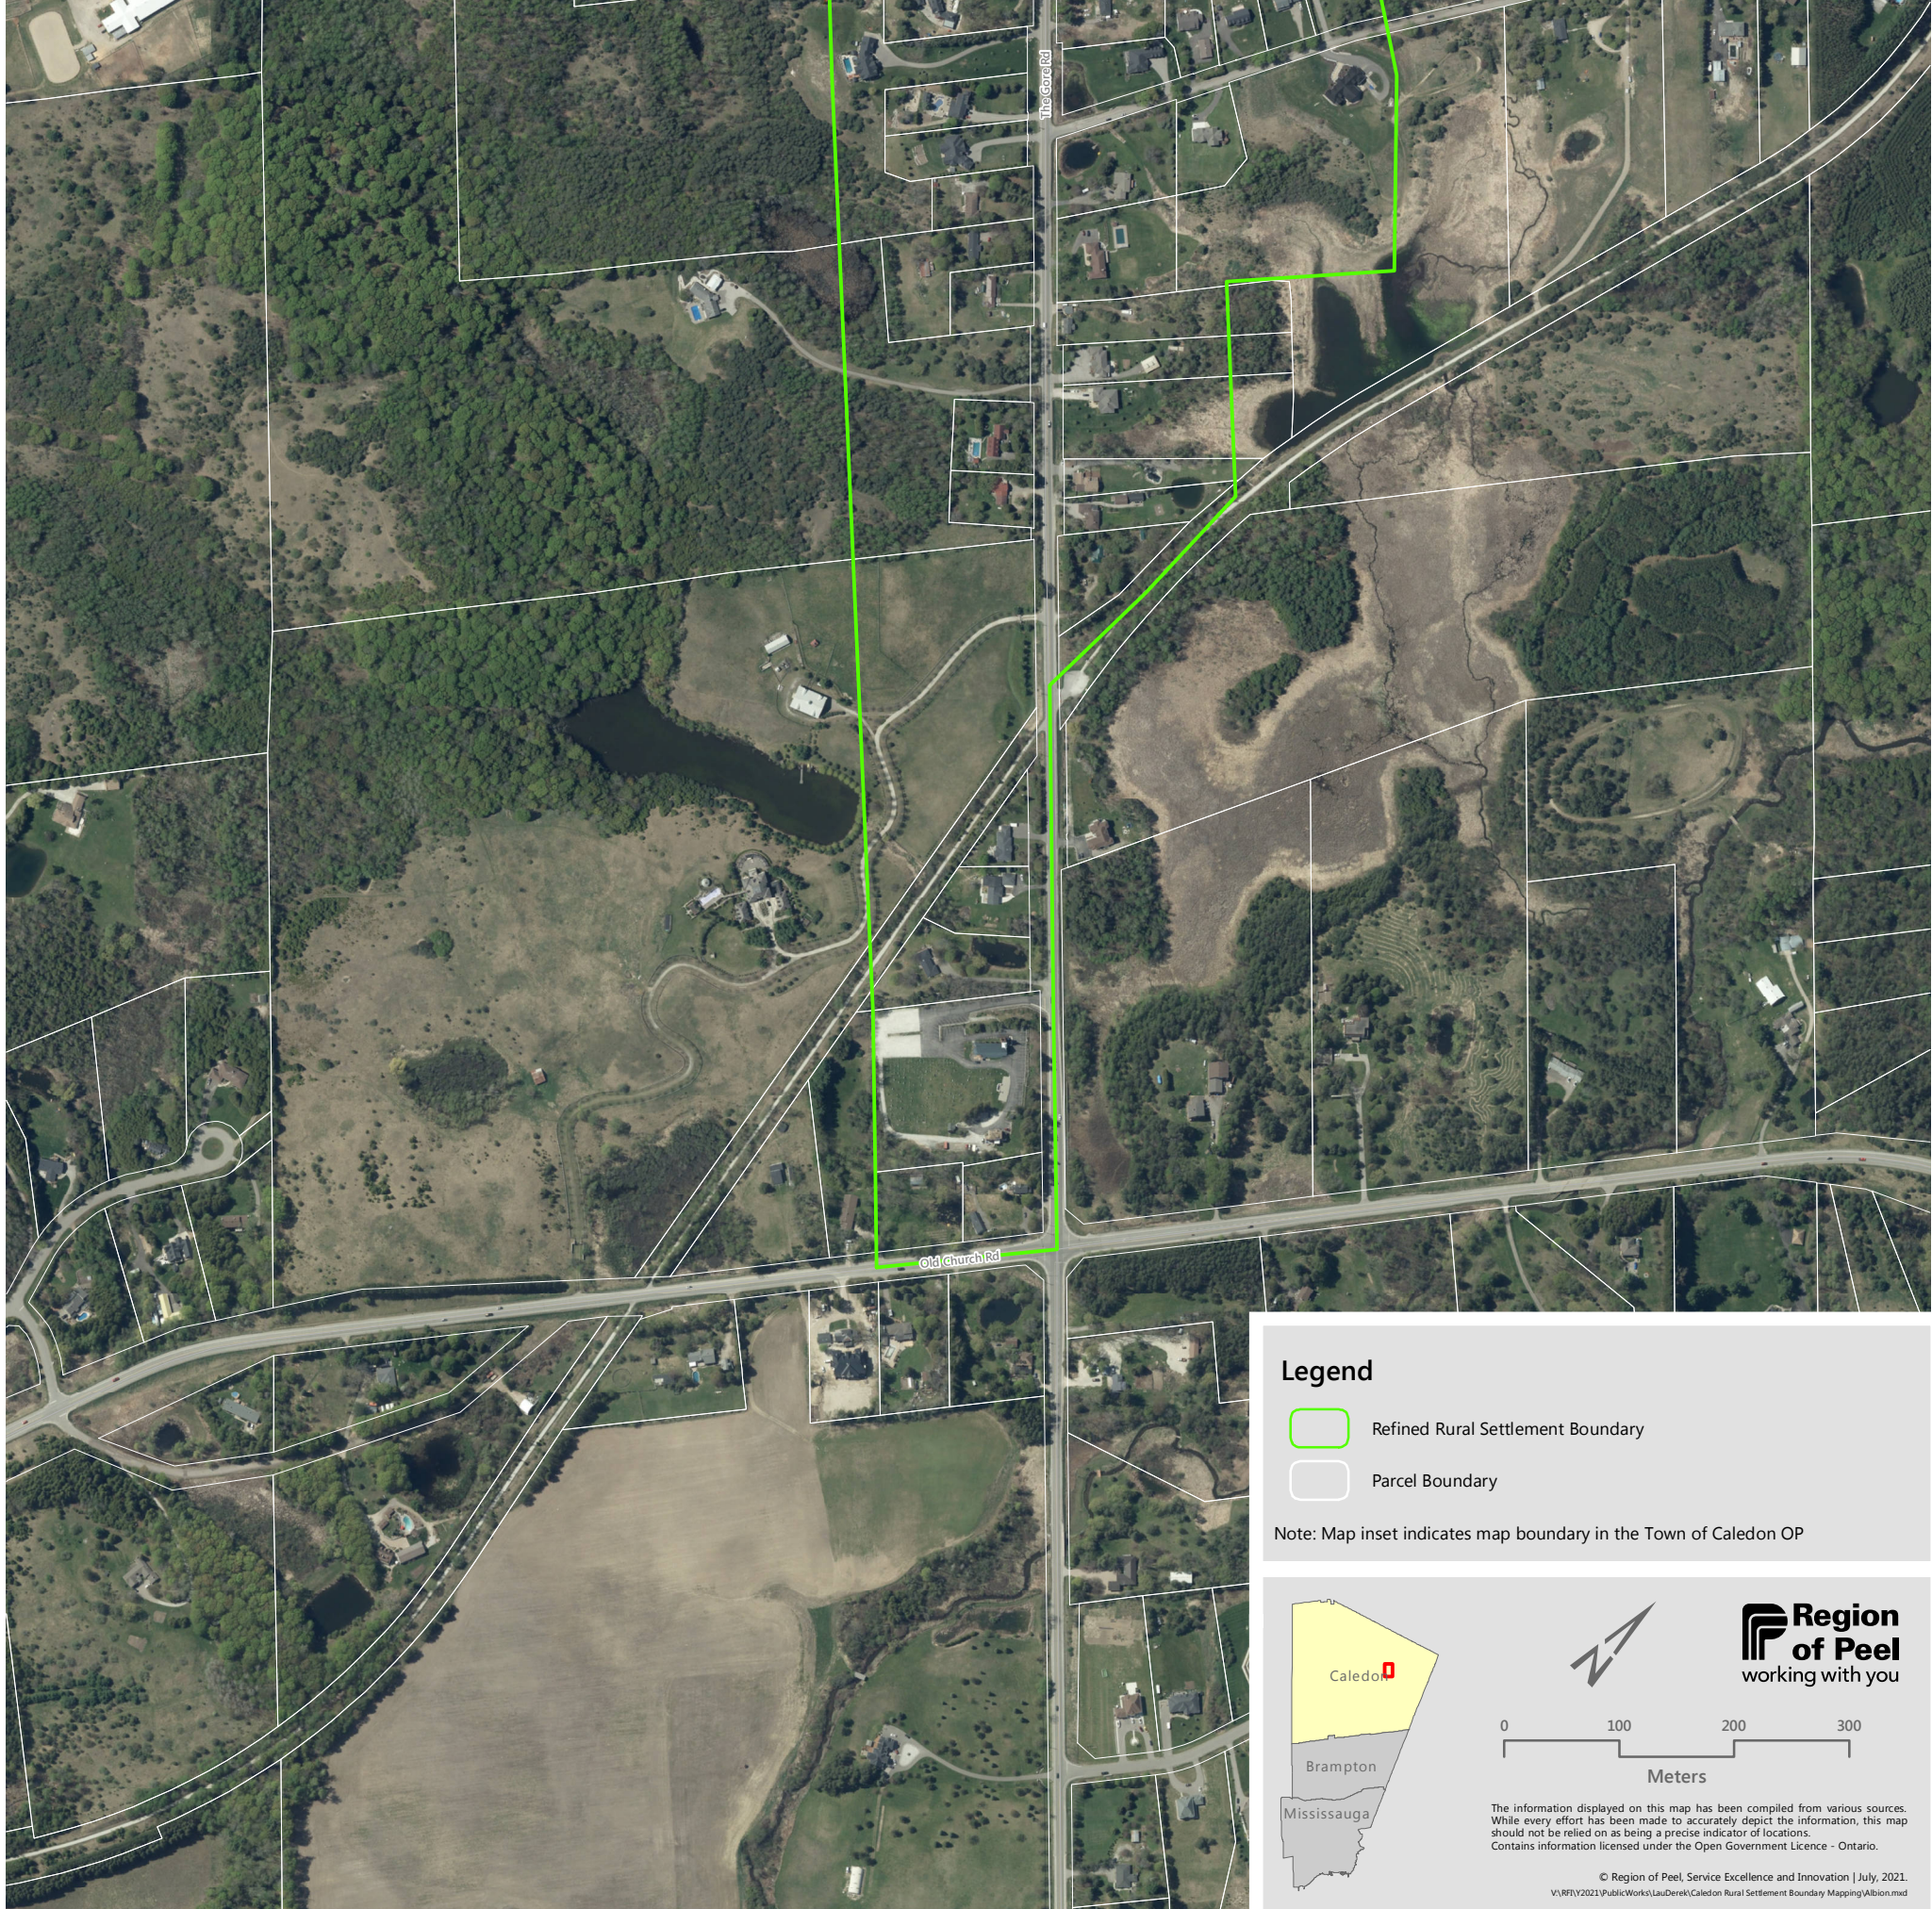

Refined Rural Settlement Area Boundary: Albion

Legend

- Refined Rural Settlement Boundary
- Parcel Boundary

Note: Map inset indicates map boundary in the Town of Caledon OP

Meters

The information displayed on this map has been compiled from various sources. While every effort has been made to accurately depict the information, this map should not be relied on as being a precise indicator of locations. Contains information licensed under the Open Government Licence - Ontario.

© Region of Peel, Service Excellence and Innovation | July, 2021.
V:\RPT\2021\PublicWorks\LauDerek\Caledon Rural Settlement Boundary Mapping\Albion.mxd