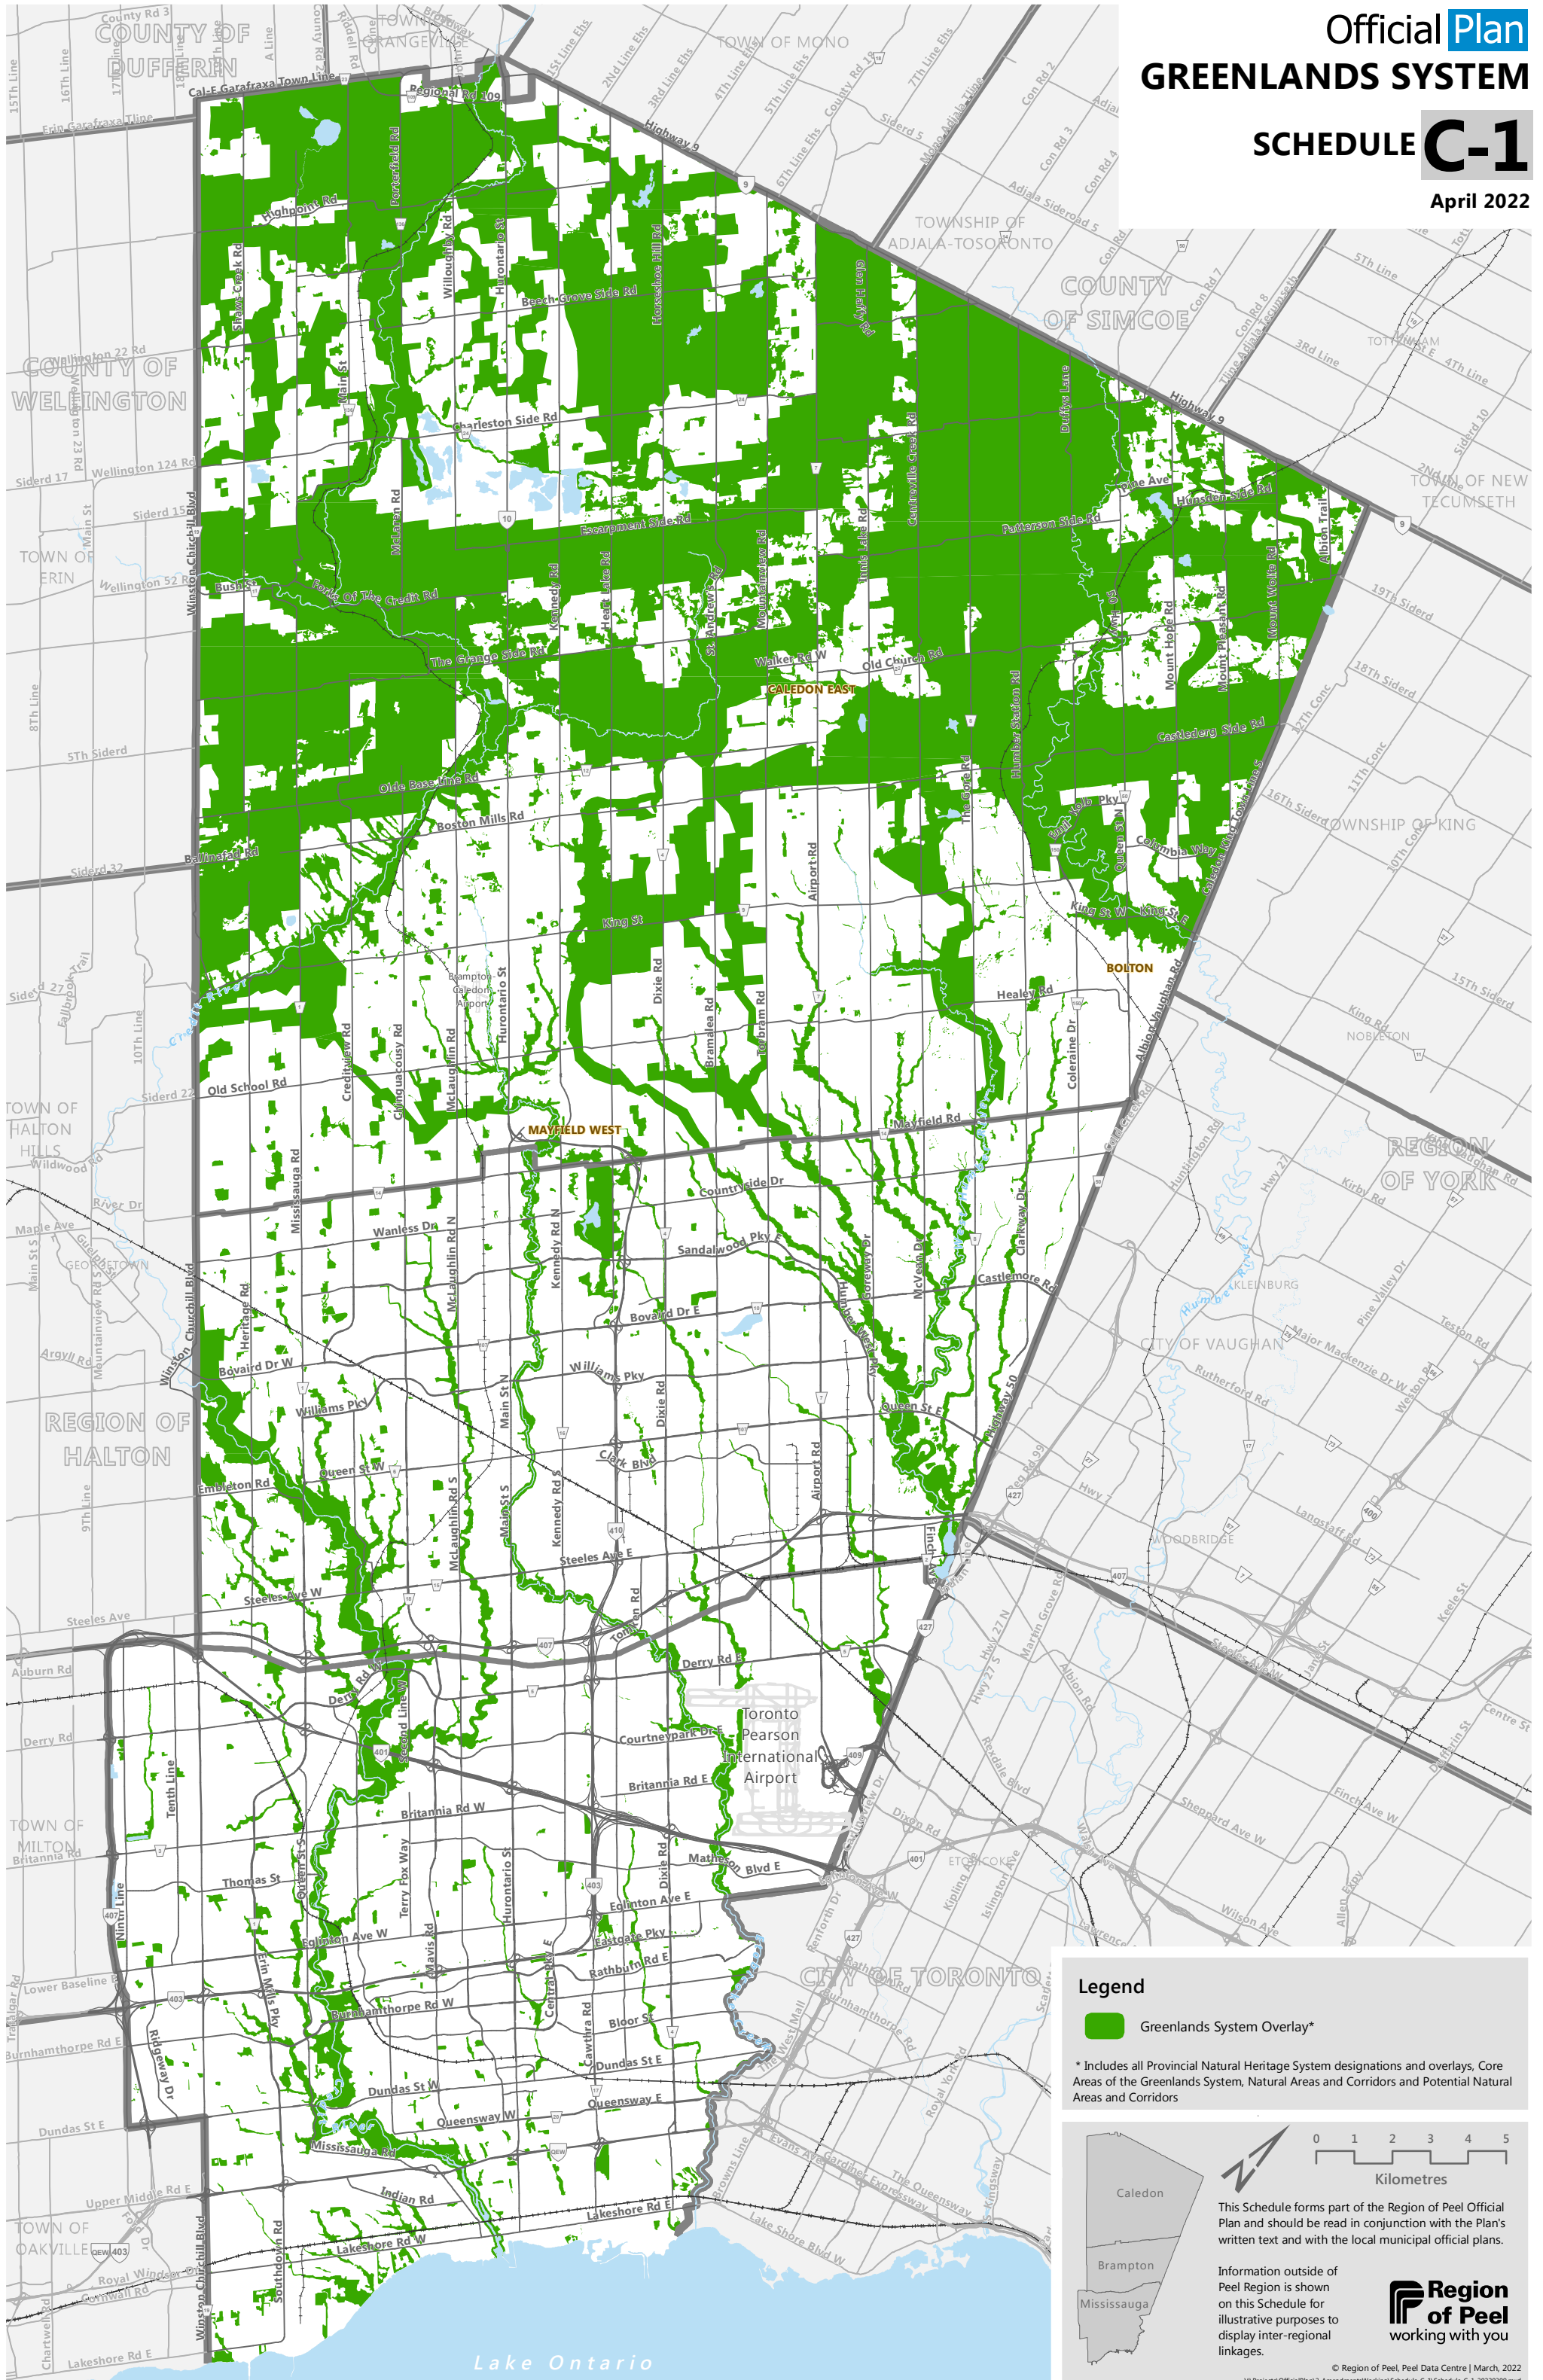

Official **Plan**
GREENLANDS SYSTEM
SCHEDULE C-1

April 2022

Legend

- Greenlands System Overlay*

* Includes all Provincial Natural Heritage System designations and overlays, Core Areas of the Greenlands System, Natural Areas and Corridors and Potential Natural Areas and Corridors

This Schedule forms part of the Region of Peel Official Plan and should be read in conjunction with the Plan's written text and with the local municipal official plans.

Information outside of Peel Region is shown on this Schedule for illustrative purposes to display inter-regional linkages.

Region of Peel
working with you