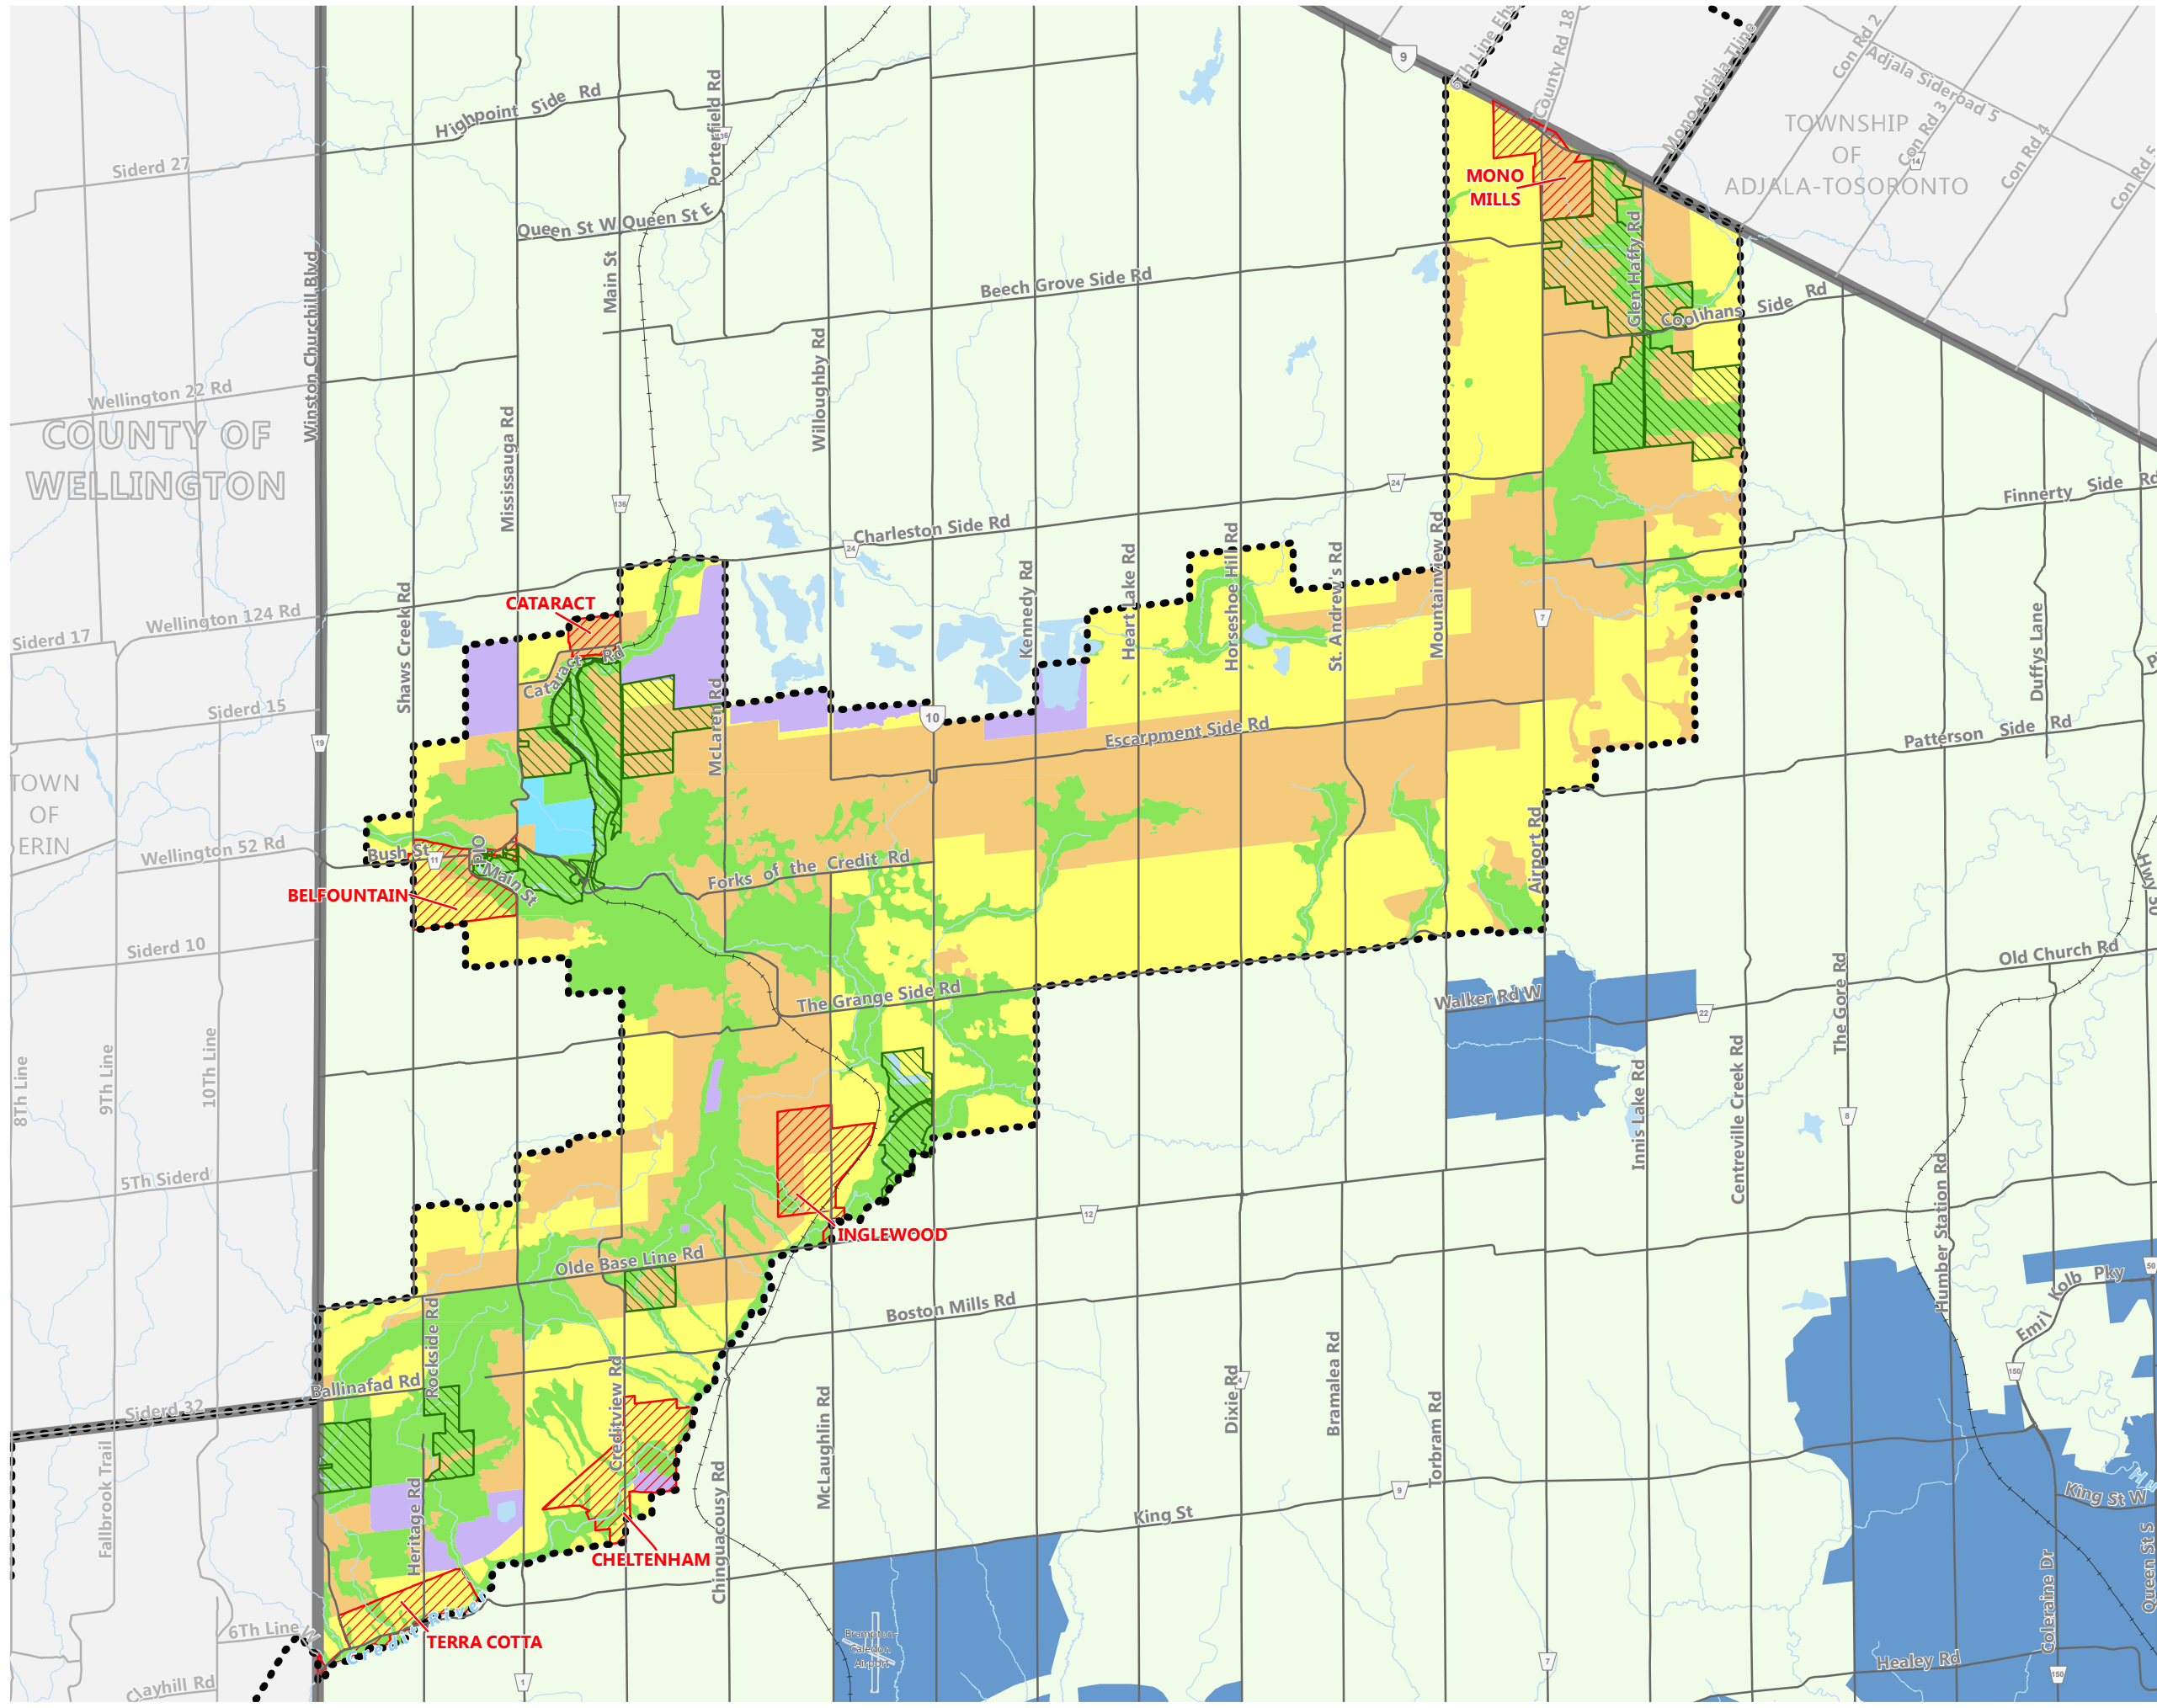

Official **Plan**  
**NIAGARA ESCARPMENT  
 PLAN AREA (NEP)  
 LAND USE DESIGNATIONS**  
**SCHEDULE B-2**  
 April 2022

**Legend**

- Niagara Escarpment Plan Area Boundary

**NEP Designations**

- Escarpment Natural Area
- Escarpment Protection Area
- Escarpment Rural Area
- Escarpment Recreation Area
- Mineral Resource Extraction Area
- Minor Urban Centre

**Overlay**

- Niagara Escarpment Parks and Open Space System
- Rural System Outside NEP
- Urban System Outside NEP

0 500 1,000 1,500 2,000 2,500  
 Metres

This Schedule forms part of the Region of Peel Official Plan and should be read in conjunction with the Plan's written text and with the local municipal official plans.

Information outside of Peel Region is shown on this Schedule for illustrative purposes to display inter-regional linkages.

**Region of Peel**  
 working with you

© Region of Peel, Peel Data Centre | March, 2022  
 V:\Projects\OfficialPlan\2\_Amendments\Working\Schedule\_B-2\Schedule\_B-2\_20220309.mxd