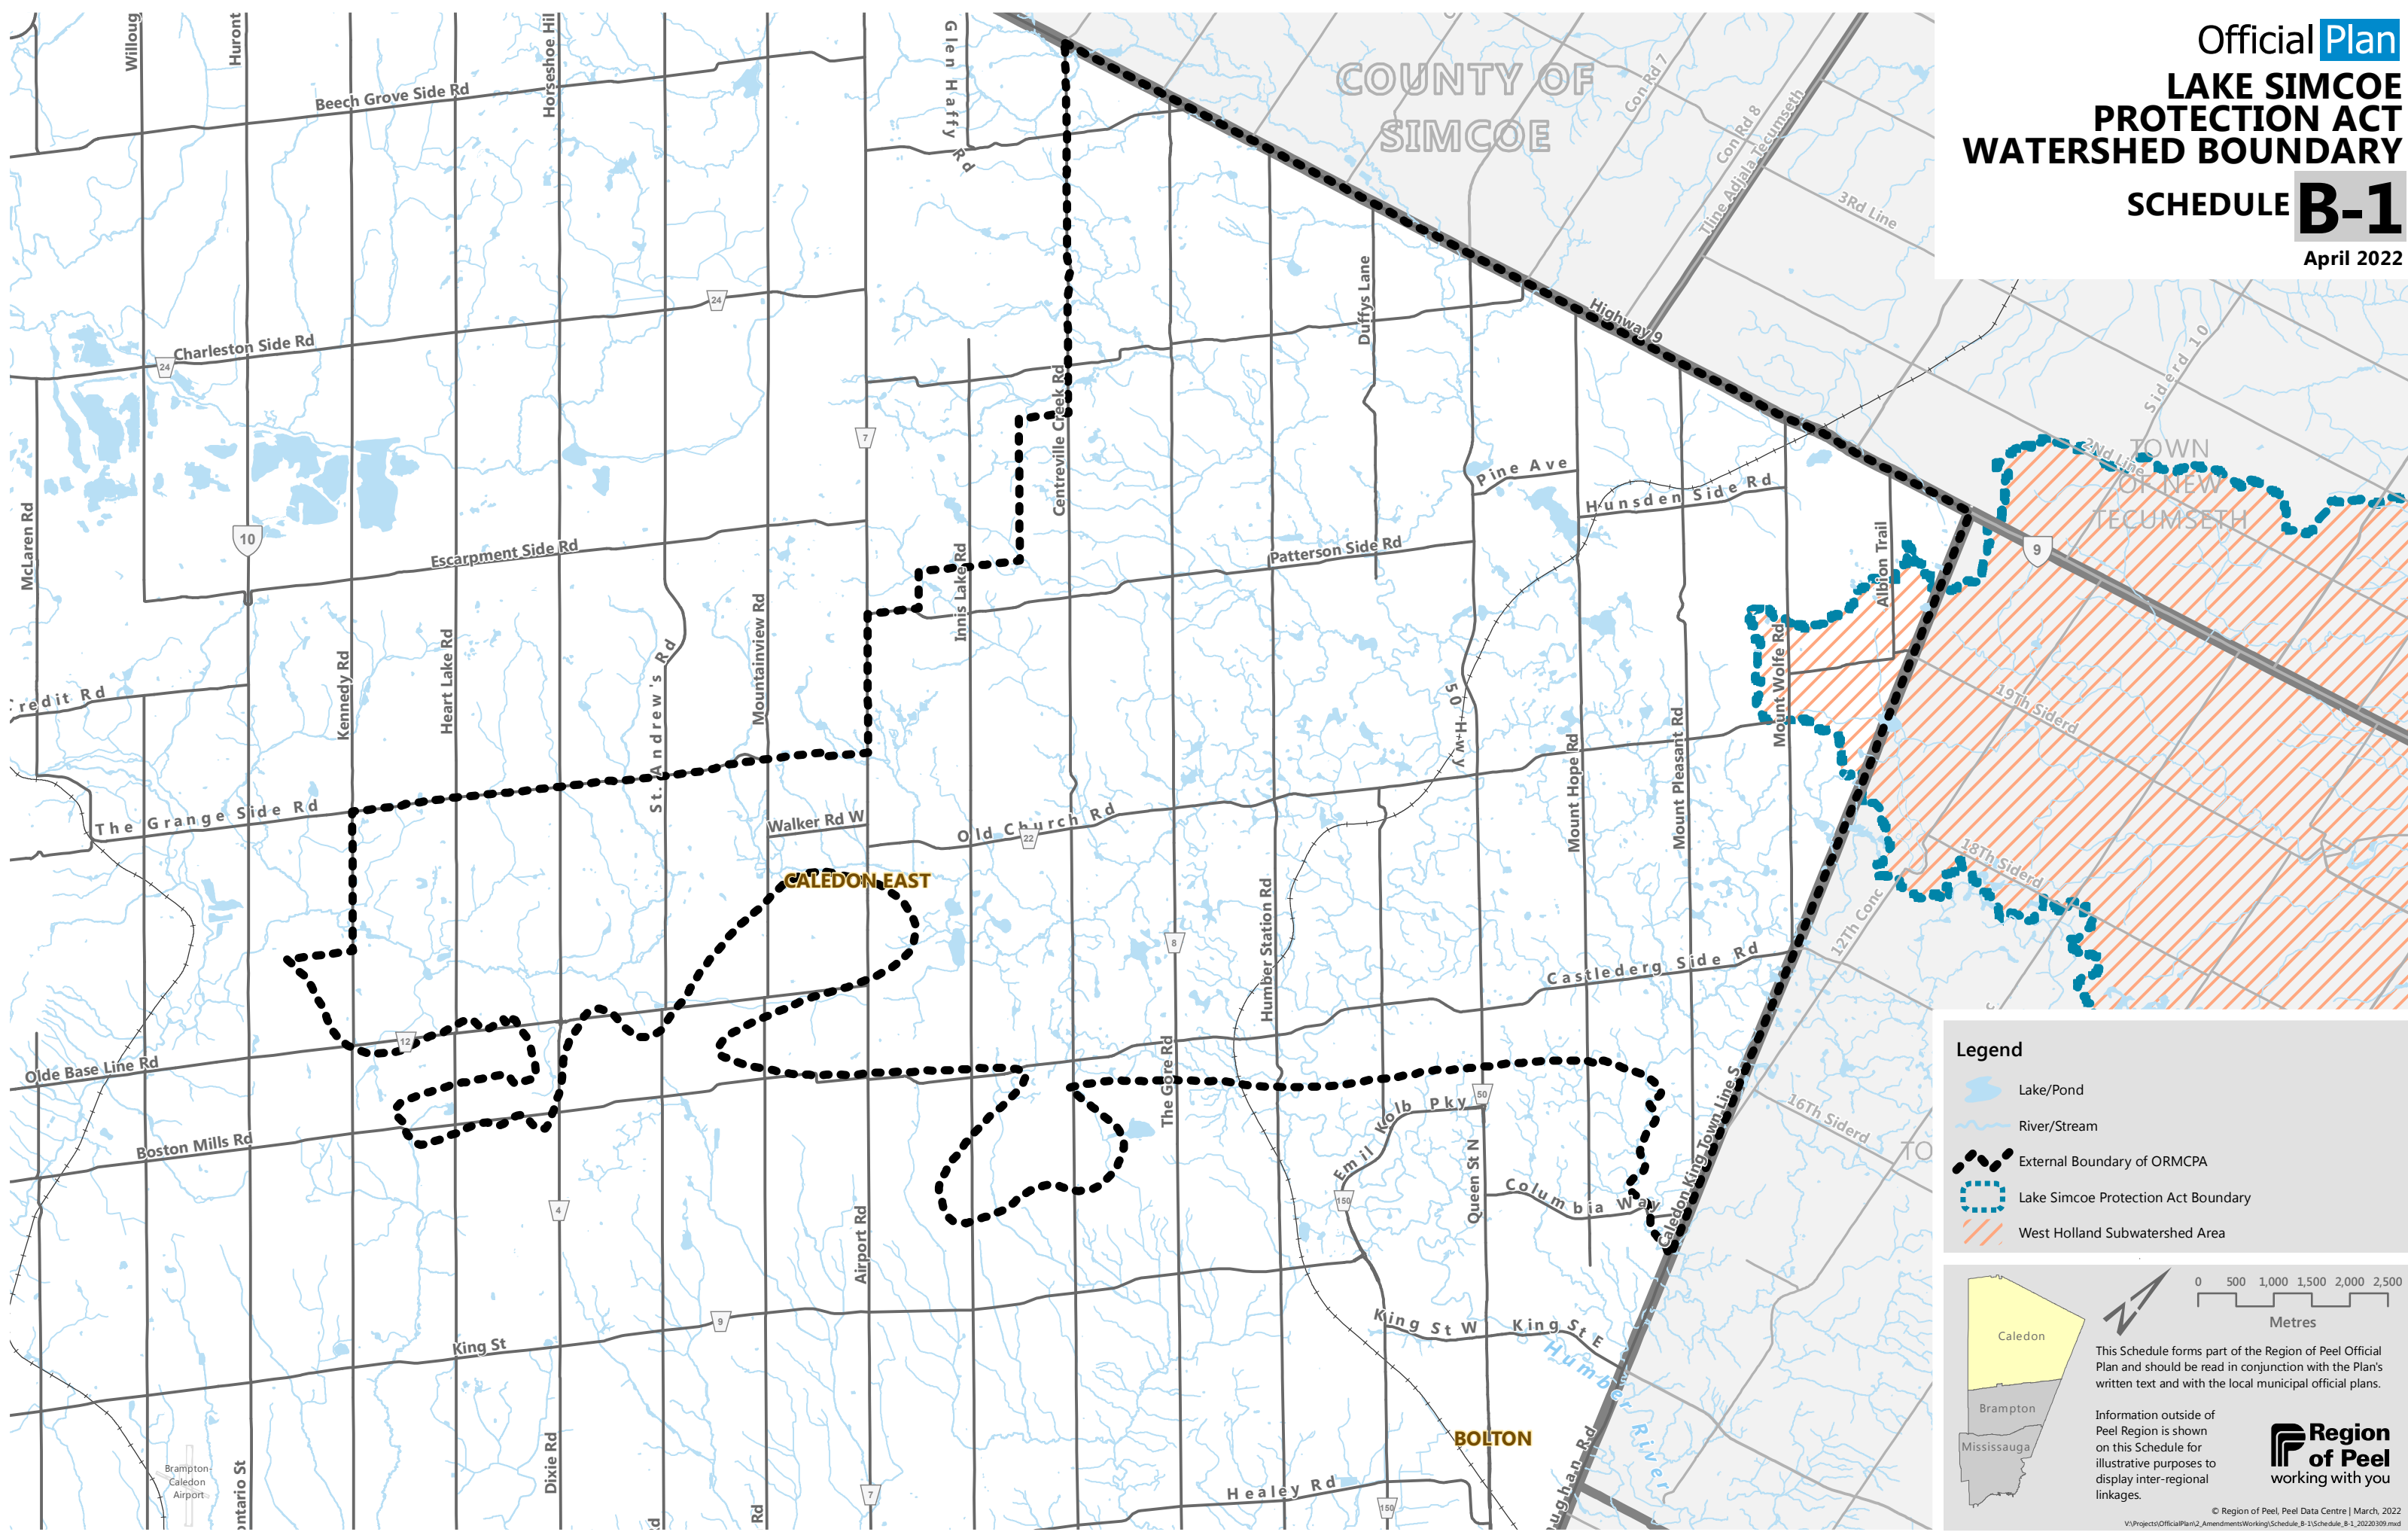

Official **Plan**  
**LAKE SIMCOE  
 PROTECTION ACT  
 WATERSHED BOUNDARY**  
**SCHEDULE B-1**  
 April 2022

**Legend**

- Lake/Pond
- River/Stream
- External Boundary of ORMCPA
- Lake Simcoe Protection Act Boundary
- West Holland Subwatershed Area

0 500 1,000 1,500 2,000 2,500  
 Metres

This Schedule forms part of the Region of Peel Official Plan and should be read in conjunction with the Plan's written text and with the local municipal official plans.

Information outside of Peel Region is shown on this Schedule for illustrative purposes to display inter-regional linkages.

**Region of Peel**  
 working with you

© Region of Peel, Peel Data Centre | March, 2022  
 V:\Projects\OfficialPlan\2\_Amendments\Working\Schedule\_B-1\Schedule\_B-1\_20220309.mxd