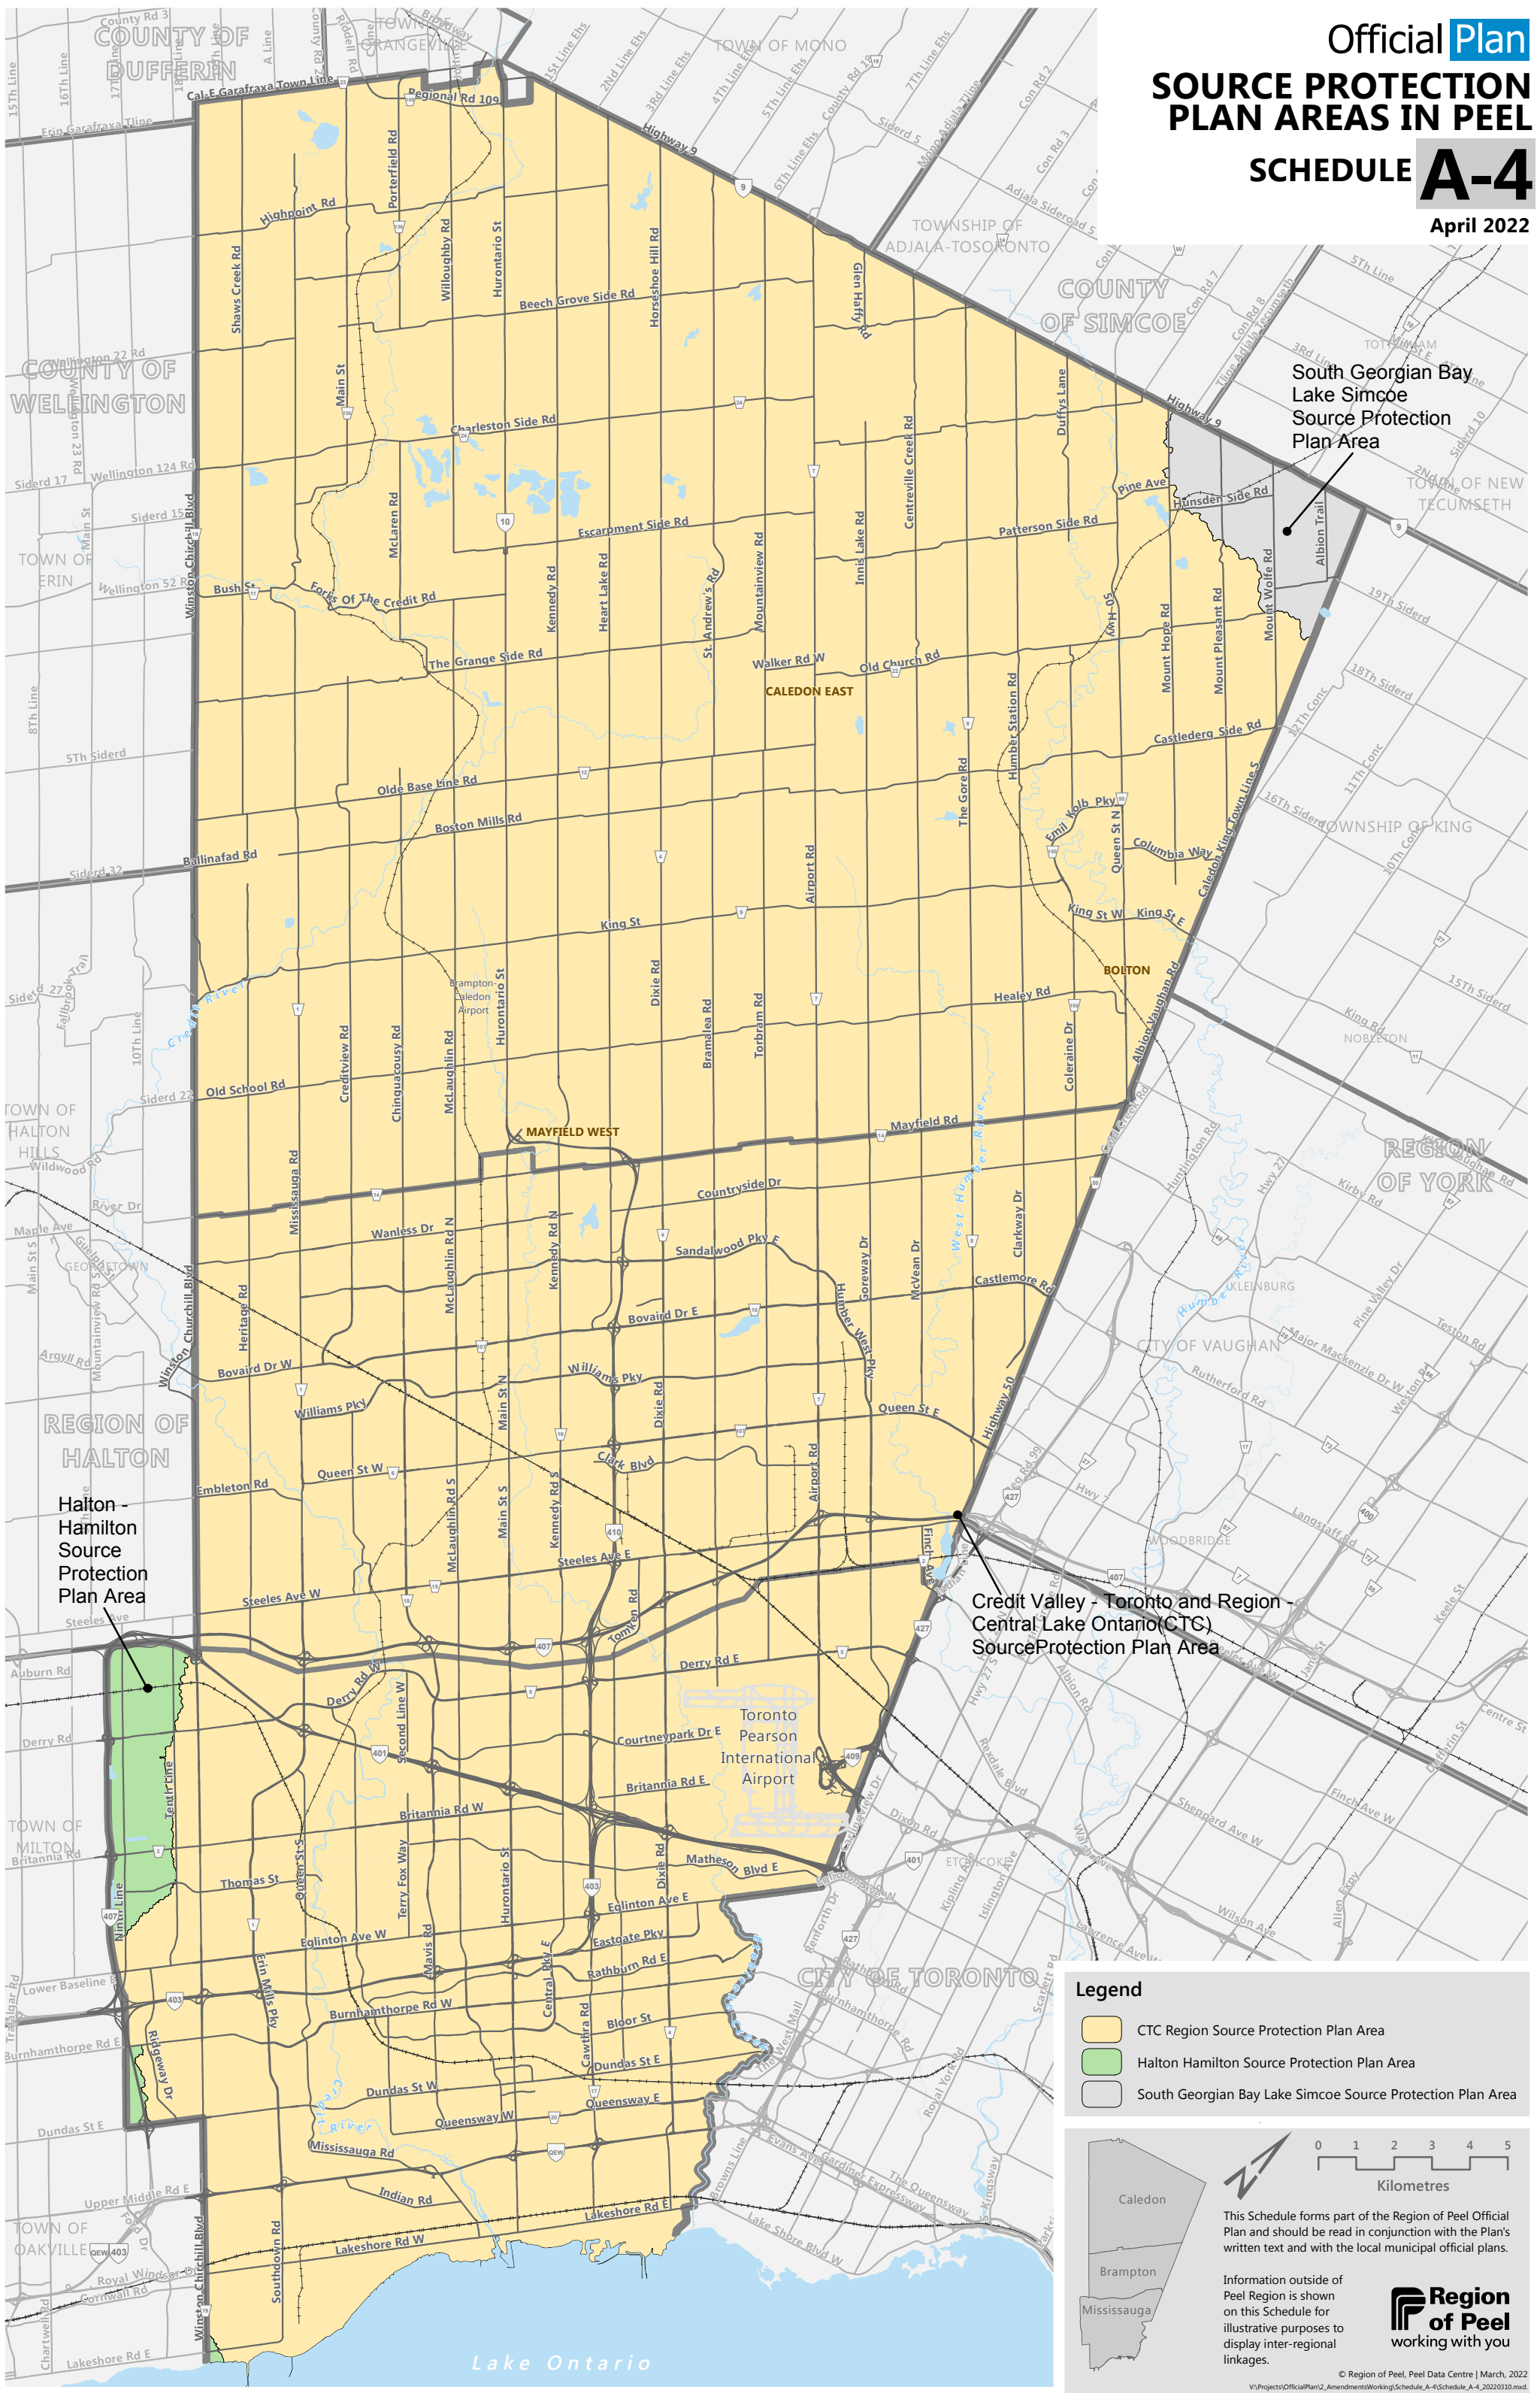

Official **Plan**
SOURCE PROTECTION
PLAN AREAS IN PEEL
SCHEDULE A-4

April 2022

South Georgian Bay
 Lake Simcoe
 Source Protection
 Plan Area

Credit Valley - Toronto and Region -
 Central Lake Ontario (CTC)
 Source Protection Plan Area

Halton -
 Hamilton
 Source
 Protection
 Plan Area

Legend

- CTC Region Source Protection Plan Area
- Halton Hamilton Source Protection Plan Area
- South Georgian Bay Lake Simcoe Source Protection Plan Area

This Schedule forms part of the Region of Peel Official Plan and should be read in conjunction with the Plan's written text and with the local municipal official plans.

Information outside of Peel Region is shown on this Schedule for illustrative purposes to display inter-regional linkages.