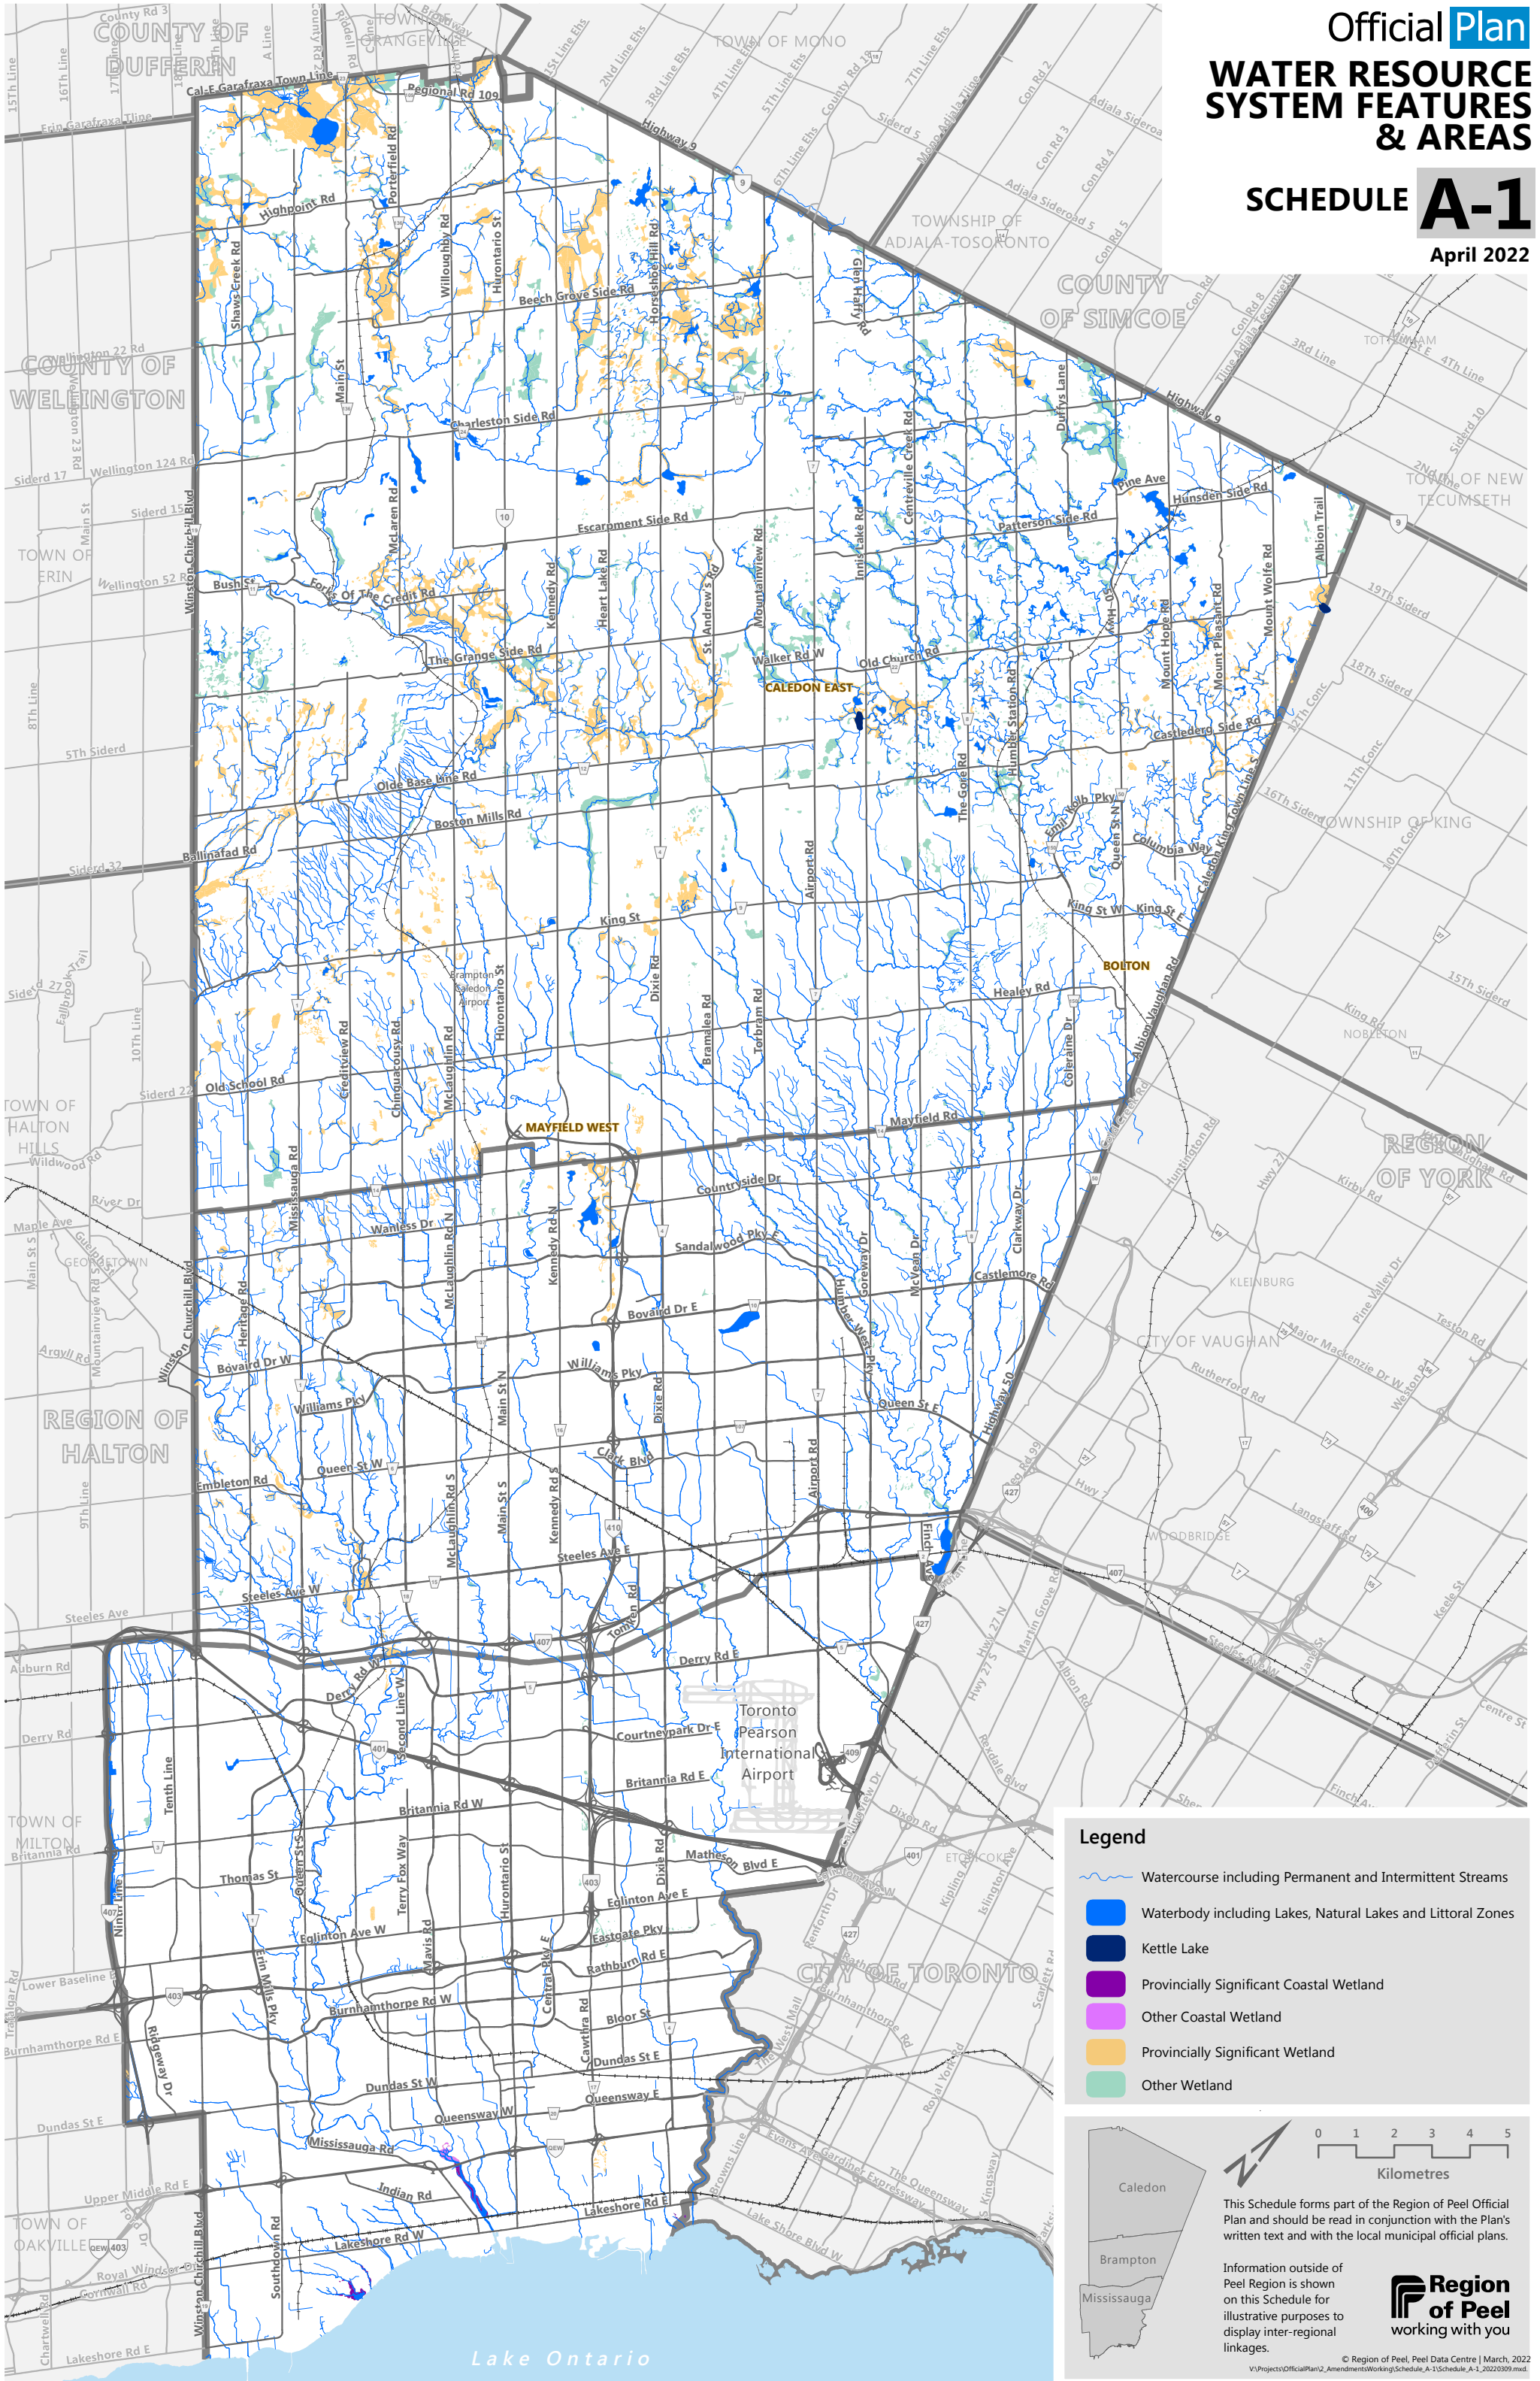

# WATER RESOURCE SYSTEM FEATURES & AREAS

## SCHEDULE A-1

April 2022

**Legend**

- Watercourse including Permanent and Intermittent Streams
- Waterbody including Lakes, Natural Lakes and Littoral Zones
- Kettle Lake
- Provincially Significant Coastal Wetland
- Other Coastal Wetland
- Provincially Significant Wetland
- Other Wetland

**Scale**

0 1 2 3 4 5  
Kilometres

This Schedule forms part of the Region of Peel Official Plan and should be read in conjunction with the Plan's written text and with the local municipal official plans.

Information outside of Peel Region is shown on this Schedule for illustrative purposes to display inter-regional linkages.

**Region of Peel**  
working with you

© Region of Peel, Peel Data Centre | March, 2022  
V:\Projects\OfficialPlan2\_Amendments\Working\Schedule\_A-1\Schedule\_A-1\_20220309.mxd