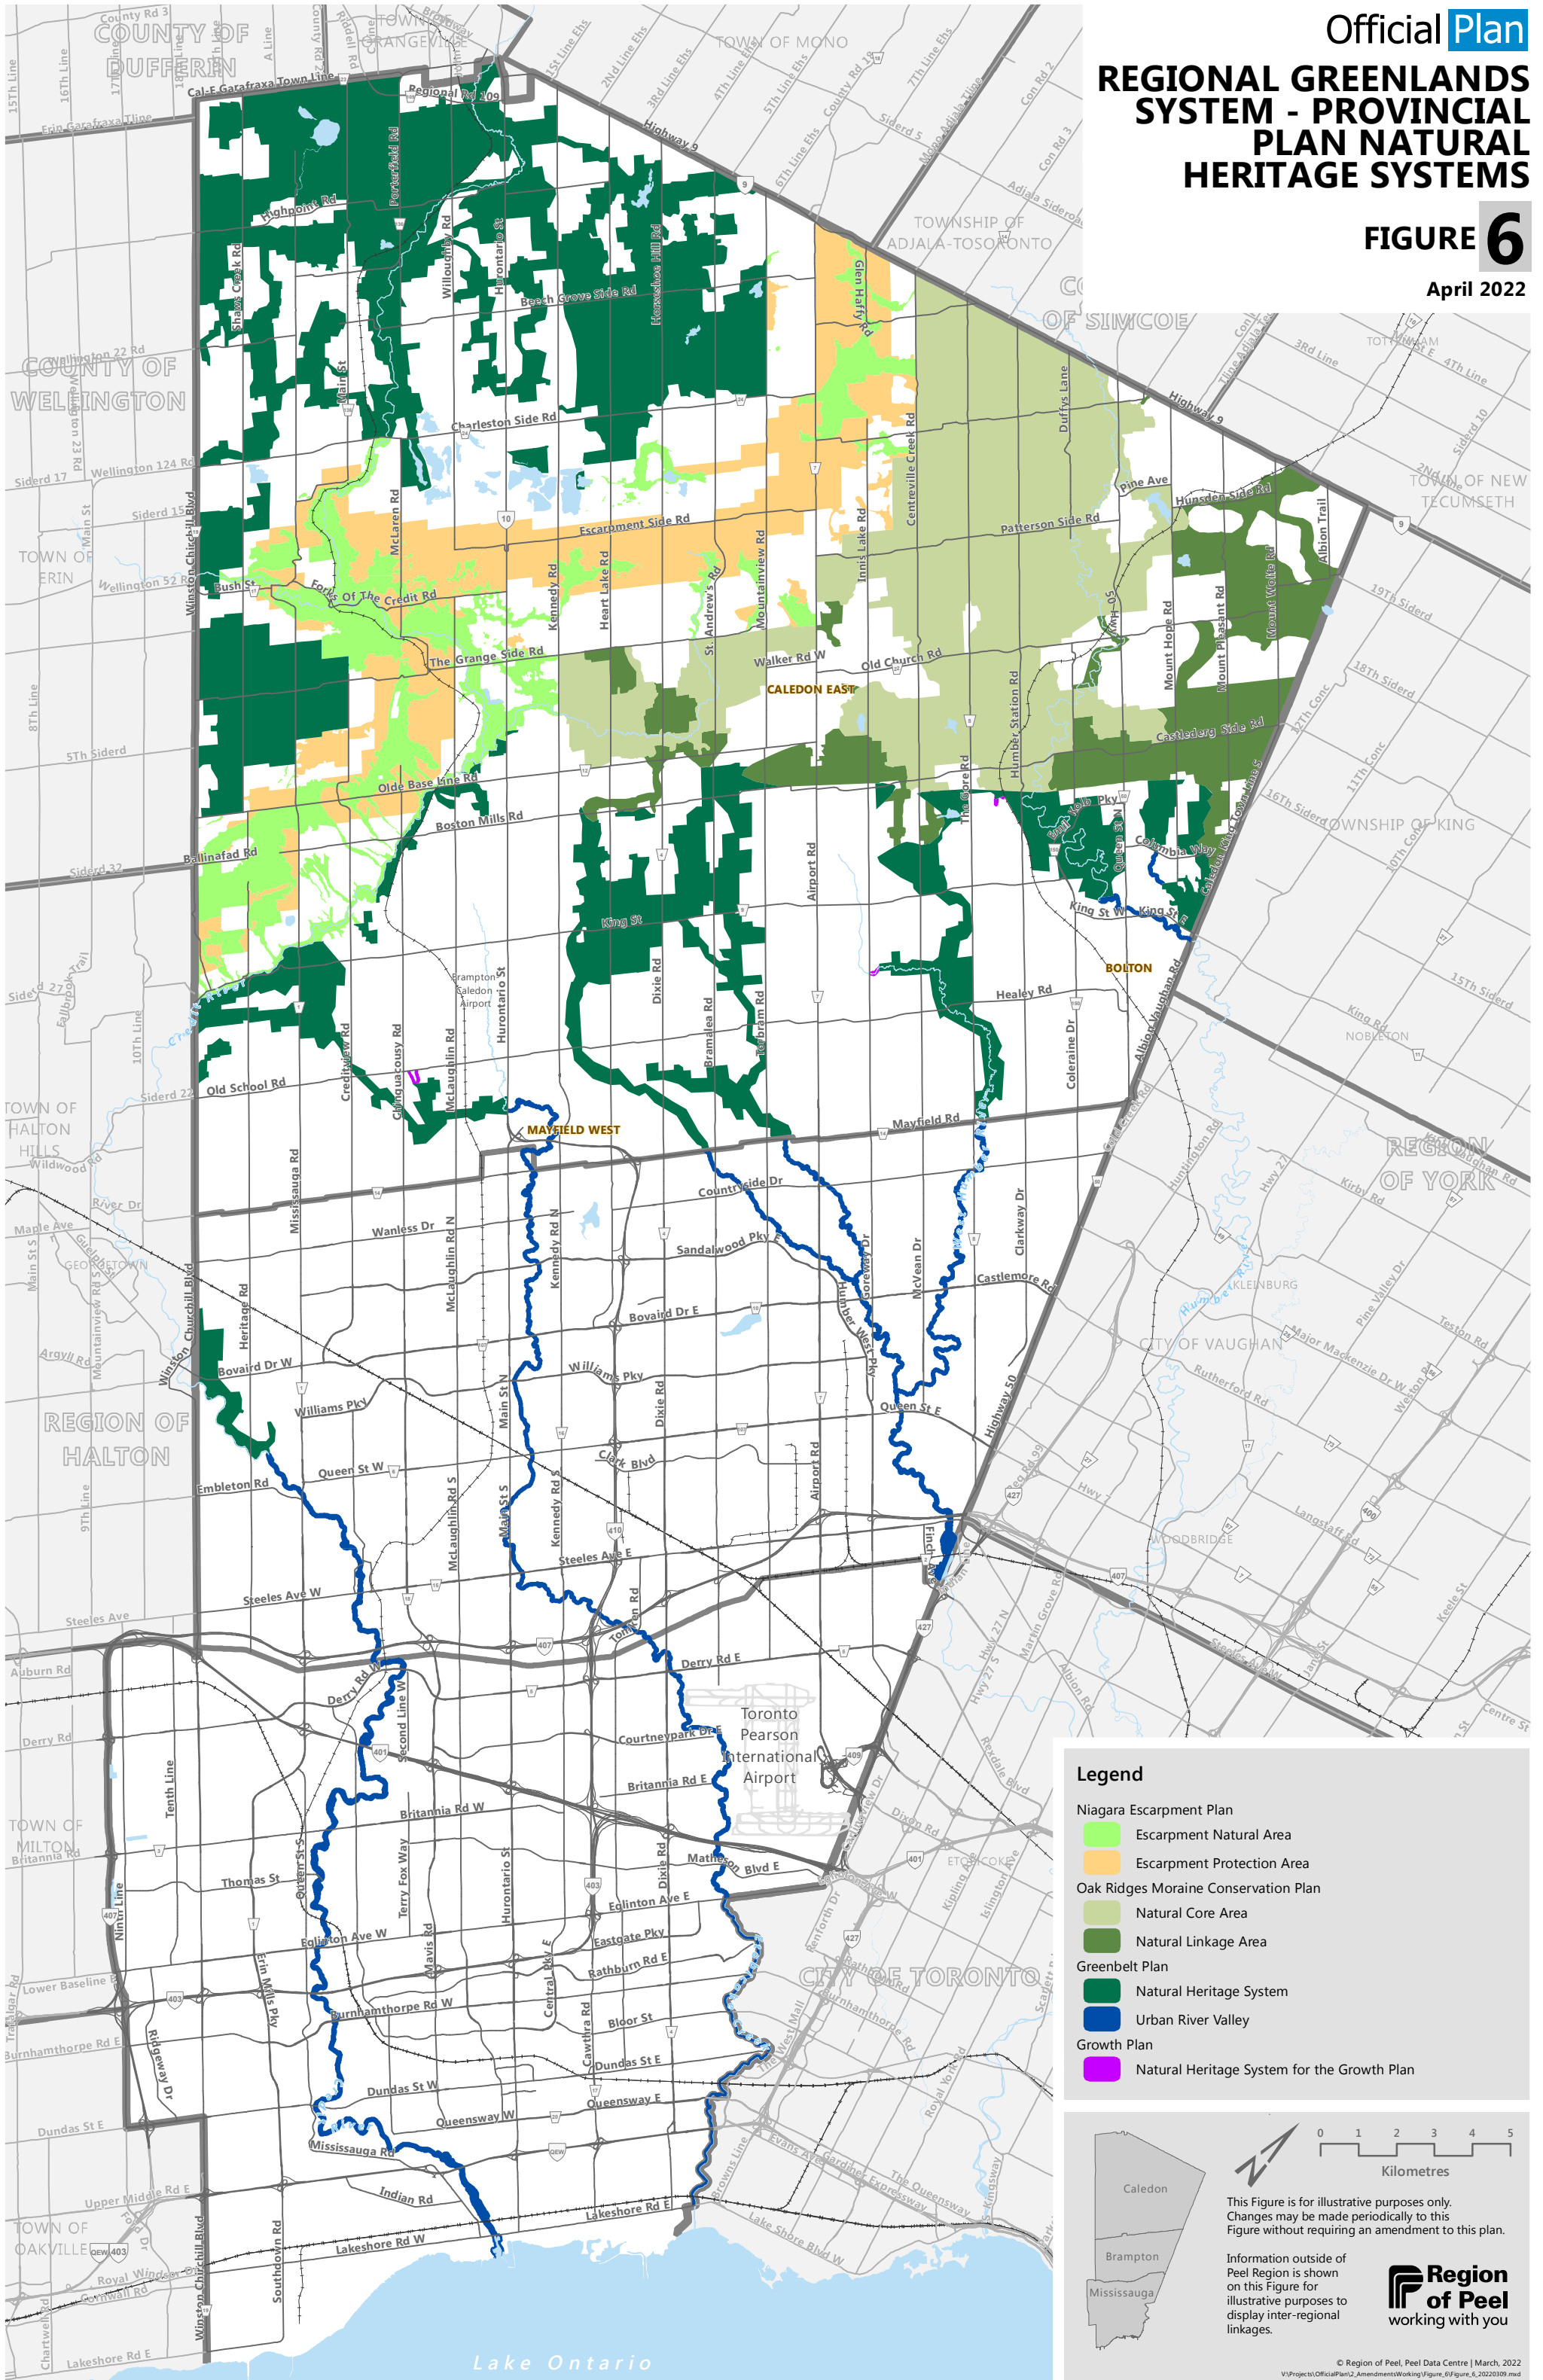

REGIONAL GREENLANDS SYSTEM - PROVINCIAL PLAN NATURAL HERITAGE SYSTEMS

FIGURE 6

April 2022

Legend

- Niagara Escarpment Plan
 - Escarpment Natural Area
 - Escarpment Protection Area
- Oak Ridges Moraine Conservation Plan
 - Natural Core Area
 - Natural Linkage Area
- Greenbelt Plan
 - Natural Heritage System
- Urban River Valley
- Growth Plan
 - Natural Heritage System for the Growth Plan

0 1 2 3 4 5
Kilometres

This Figure is for illustrative purposes only. Changes may be made periodically to this Figure without requiring an amendment to this plan.

Information outside of Peel Region is shown on this Figure for illustrative purposes to display inter-regional linkages.

Region of Peel
working with you

© Region of Peel, Peel Data Centre | March, 2022
V:\Projects\OfficialPlan2_Amendments\Working\Figure_6\Figure_6_20220309.mxd