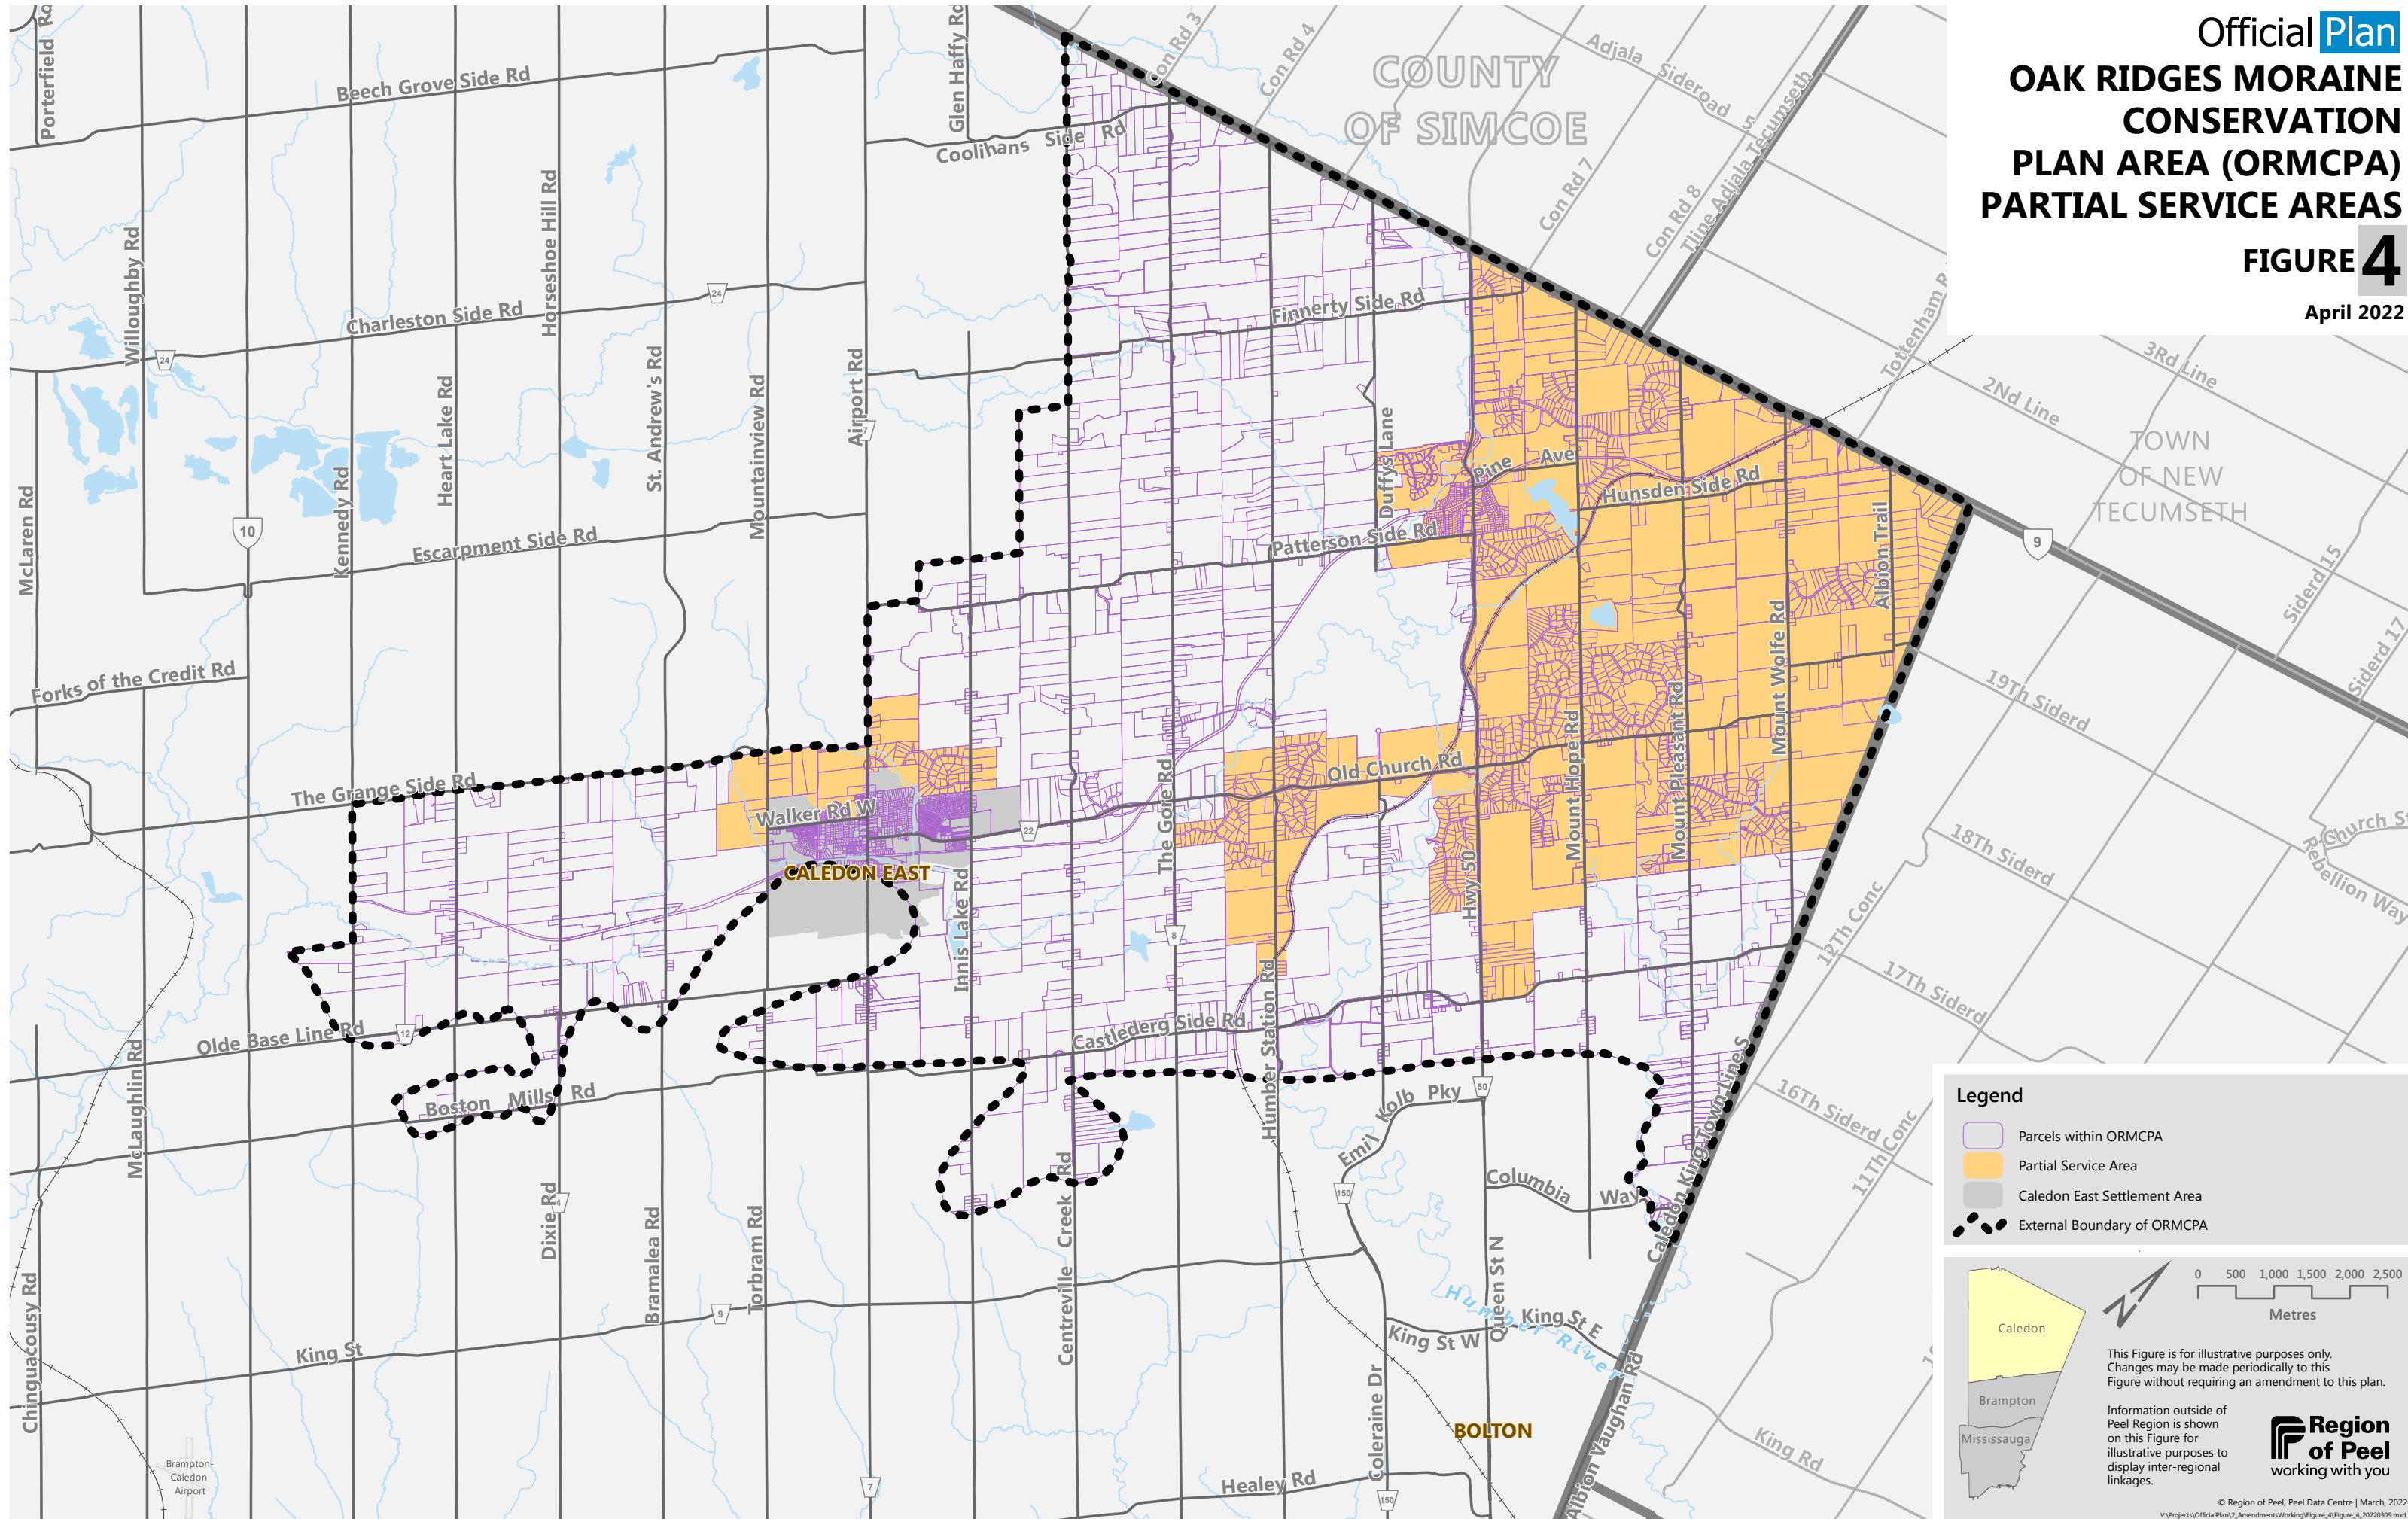

Official **Plan**
OAK RIDGES MORaine
CONSERVATION
PLAN AREA (ORMCPA)
PARTIAL SERVICE AREAS

FIGURE 4

April 2022

Legend

- Parcels within ORMCPA
- Partial Service Area
- Caledon East Settlement Area
- External Boundary of ORMCPA

0 500 1,000 1,500 2,000 2,500
Metres

This Figure is for illustrative purposes only. Changes may be made periodically to this Figure without requiring an amendment to this plan.

Information outside of Peel Region is shown on this Figure for illustrative purposes to display inter-regional linkages.

Region of Peel
working with you