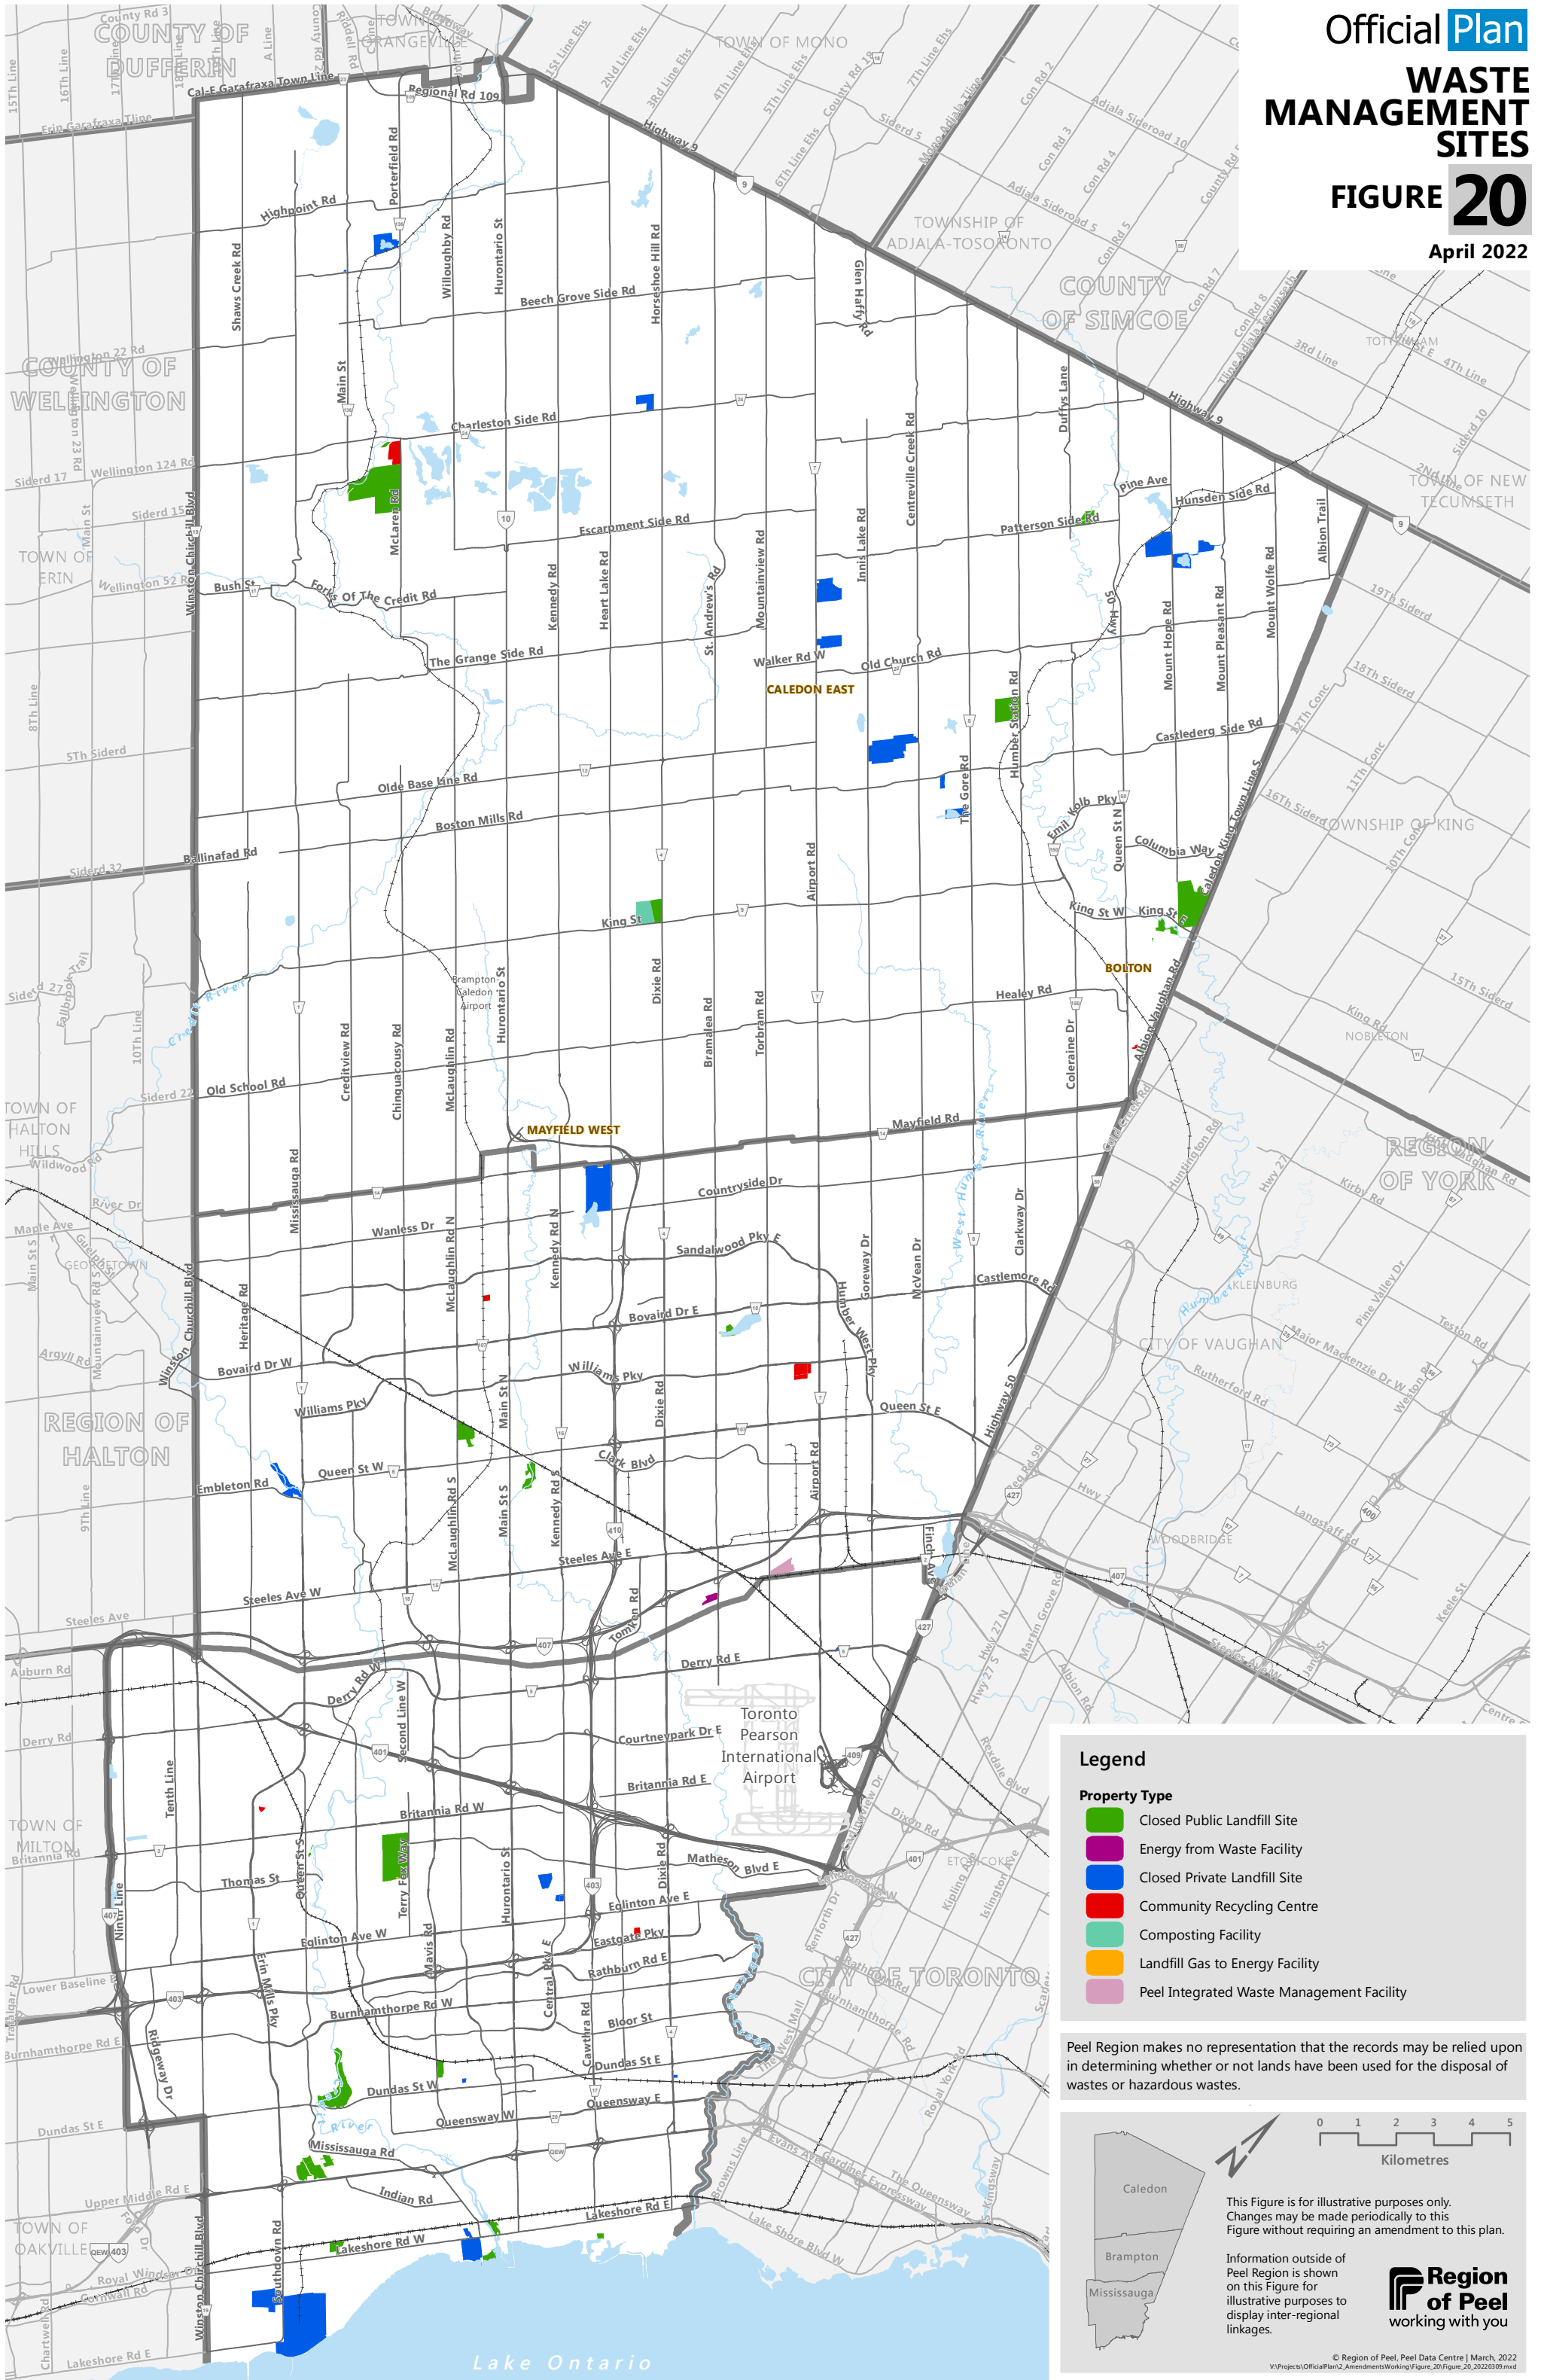

WASTE MANAGEMENT SITES

FIGURE 20

April 2022

Legend

Property Type

- Closed Public Landfill Site
- Energy from Waste Facility
- Closed Private Landfill Site
- Community Recycling Centre
- Composting Facility
- Landfill Gas to Energy Facility
- Peel Integrated Waste Management Facility

Peel Region makes no representation that the records may be relied upon in determining whether or not lands have been used for the disposal of wastes or hazardous wastes.

0 1 2 3 4 5
Kilometres

This Figure is for illustrative purposes only. Changes may be made periodically to this Figure without requiring an amendment to this plan.

Information outside of Peel Region is shown on this Figure for illustrative purposes to display inter-regional linkages.

Region of Peel
working with you