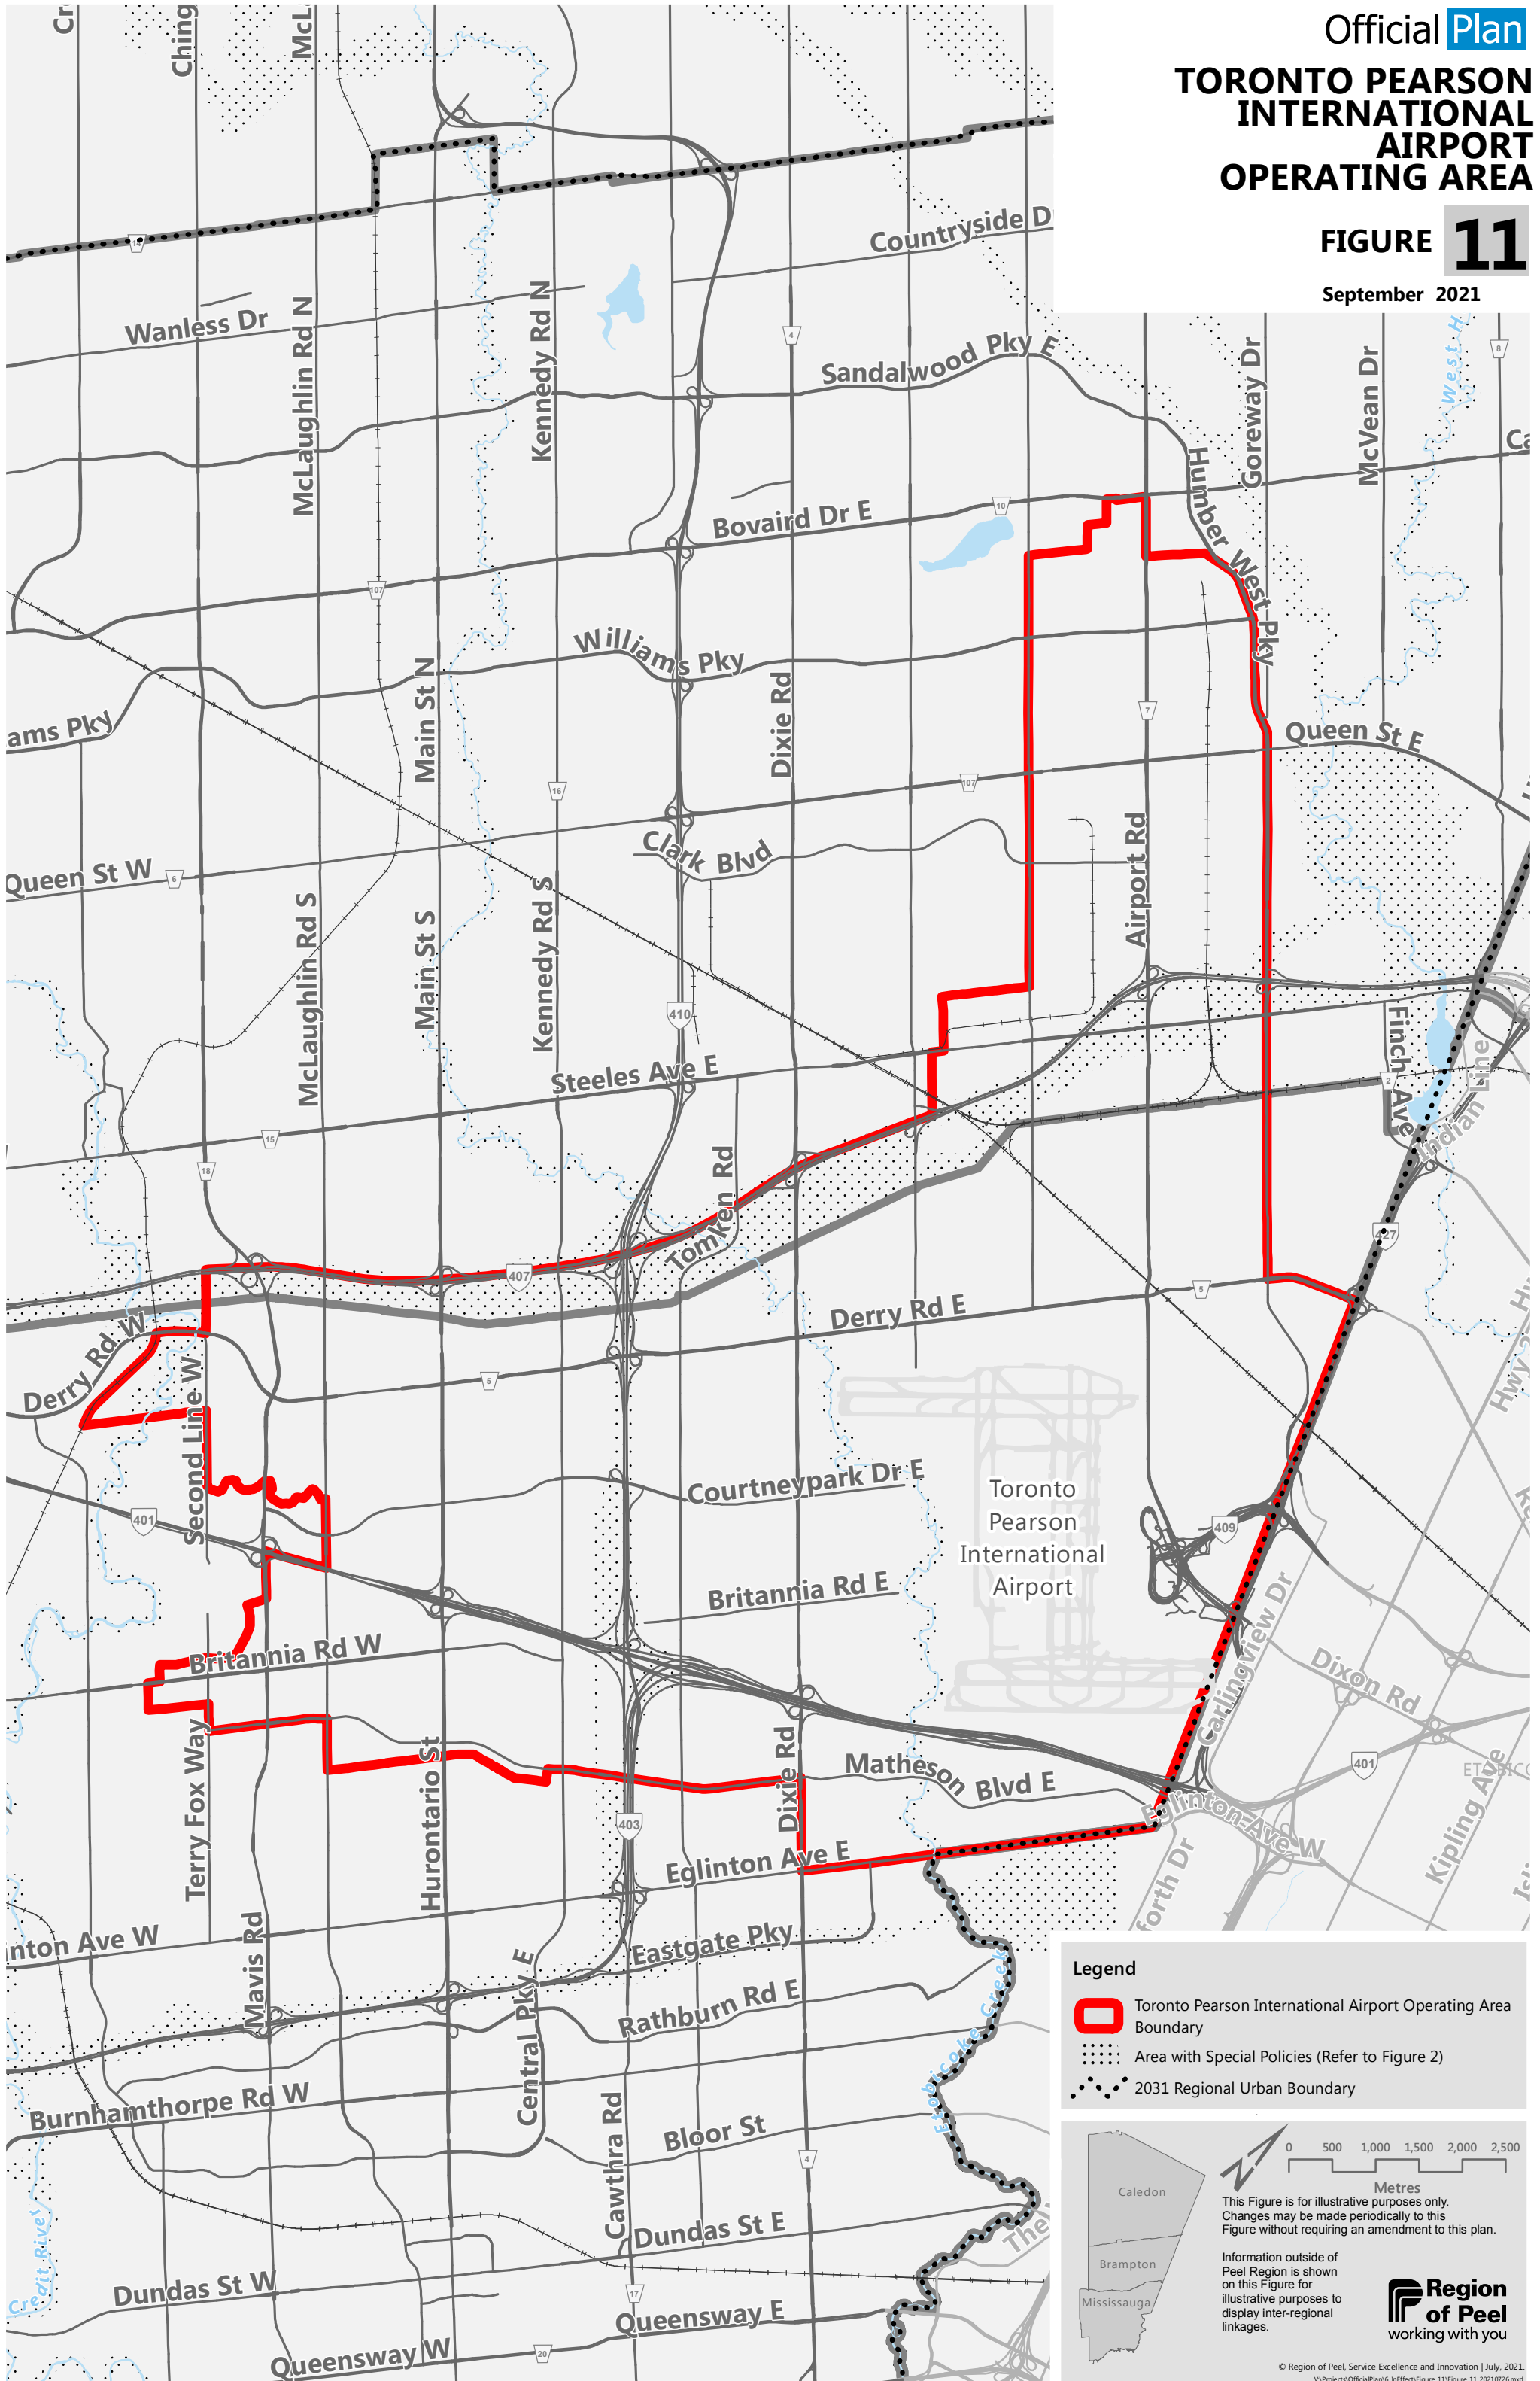

# TORONTO PEARSON INTERNATIONAL AIRPORT OPERATING AREA

## FIGURE 11

September 2021

**Legend**

- Toronto Pearson International Airport Operating Area Boundary
- Area with Special Policies (Refer to Figure 2)
- 2031 Regional Urban Boundary

**Scale**  
0 500 1,000 1,500 2,000 2,500  
Metres

This Figure is for illustrative purposes only. Changes may be made periodically to this Figure without requiring an amendment to this plan.

Information outside of Peel Region is shown on this Figure for illustrative purposes to display inter-regional linkages.