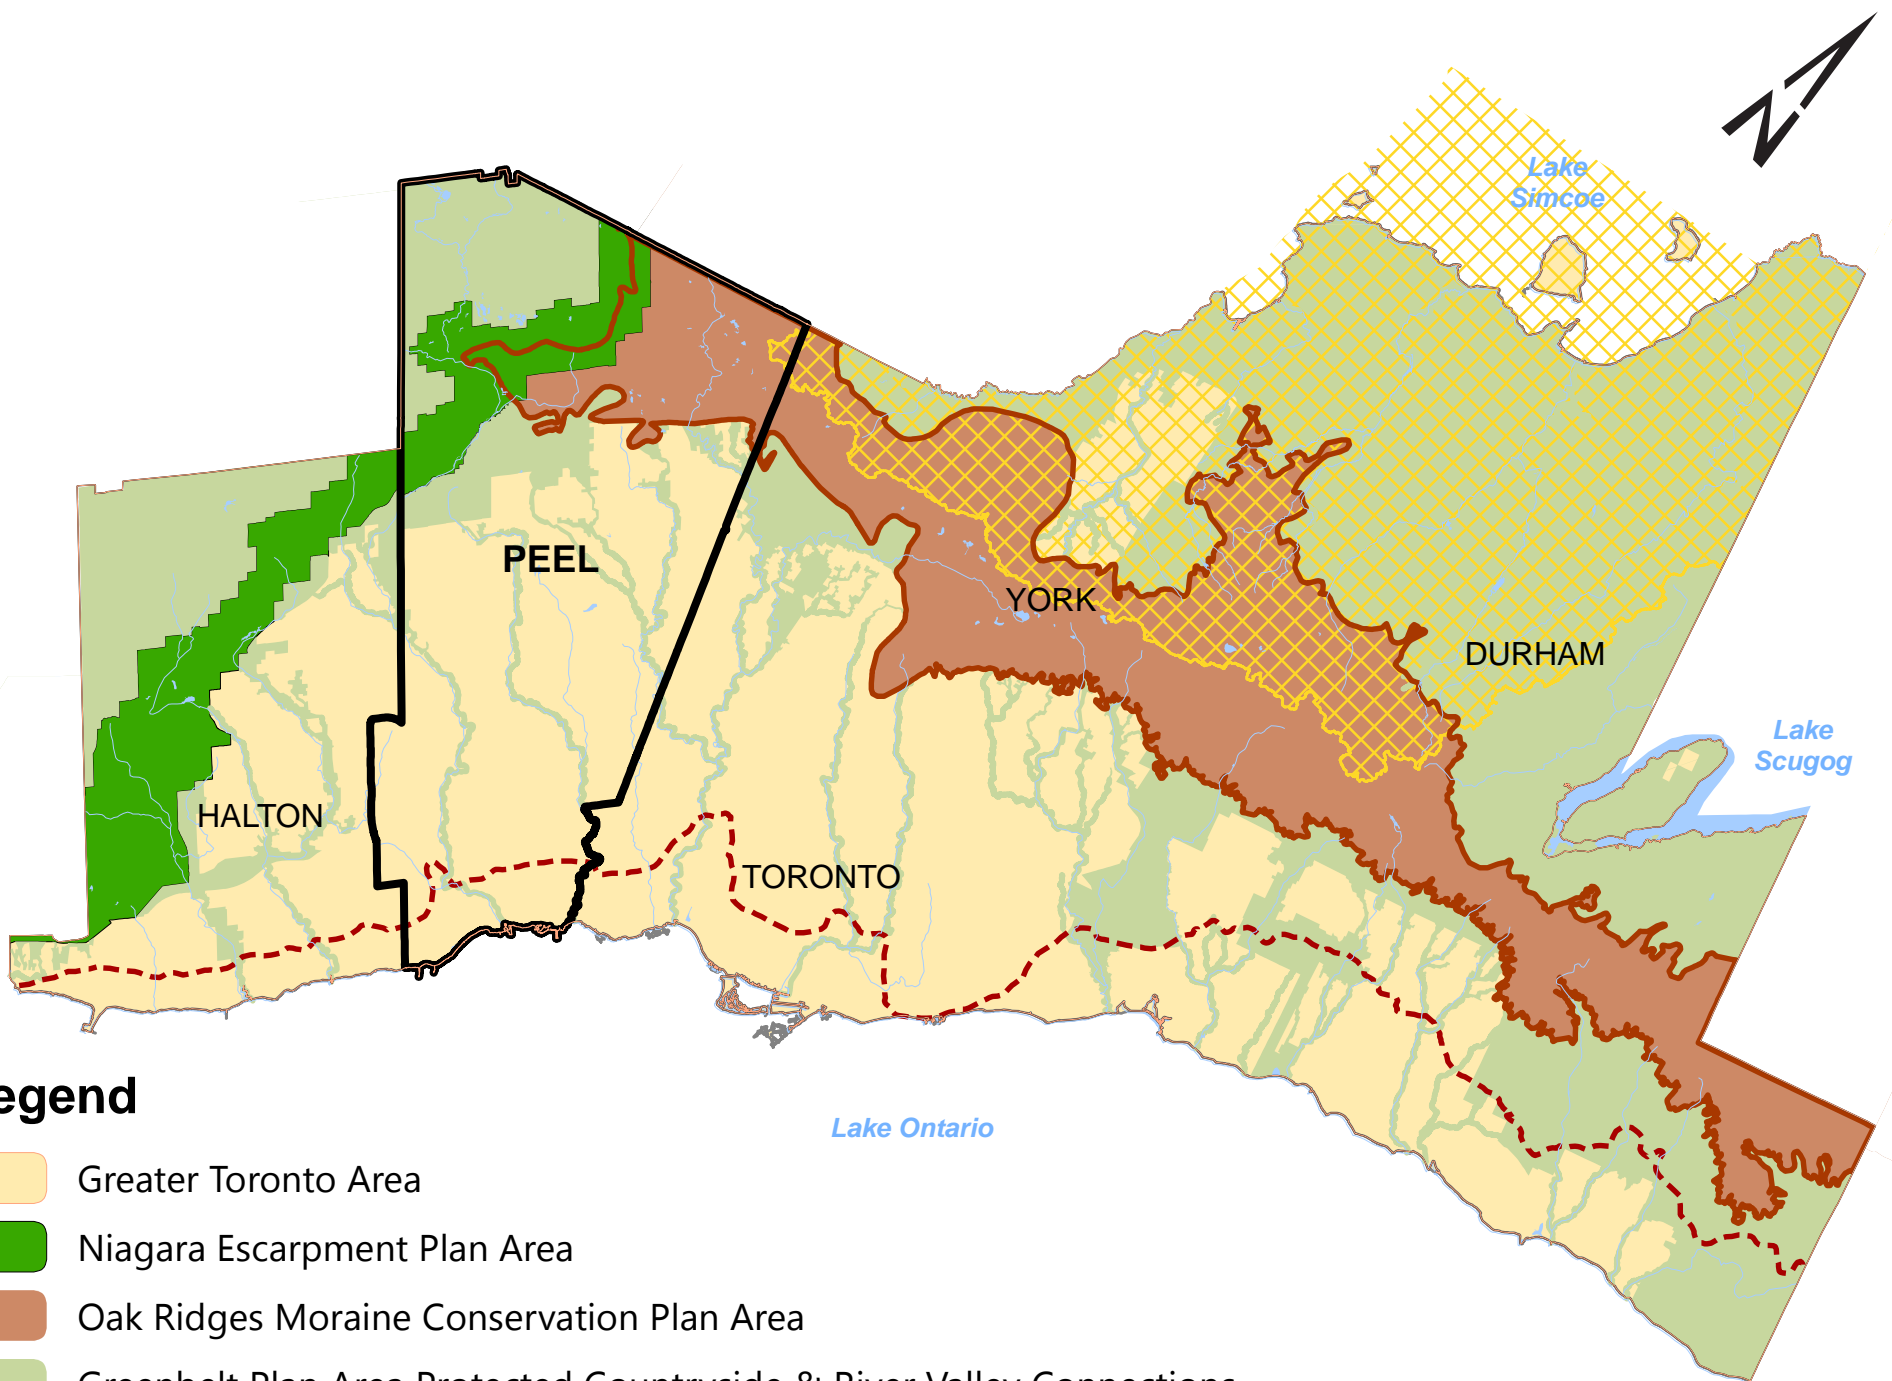

This Figure is for illustrative purposes only. Changes may be made periodically to this Figure without requiring an amendment to this plan.

Information outside of Peel Region is shown on this Figure for illustrative purposes to display inter-regional linkages.

Context Map

Legend

- Greater Toronto Area
- Niagara Escarpment Plan Area
- Oak Ridges Moraine Conservation Plan Area
- Greenbelt Plan Area Protected Countryside & River Valley Connections
- Oak Ridges Moraine (geographic extent within GTA)
- Lake Simcoe Protection Act Watershed Boundary
- Rivers and Streams
- Lake Iroquois Shoreline