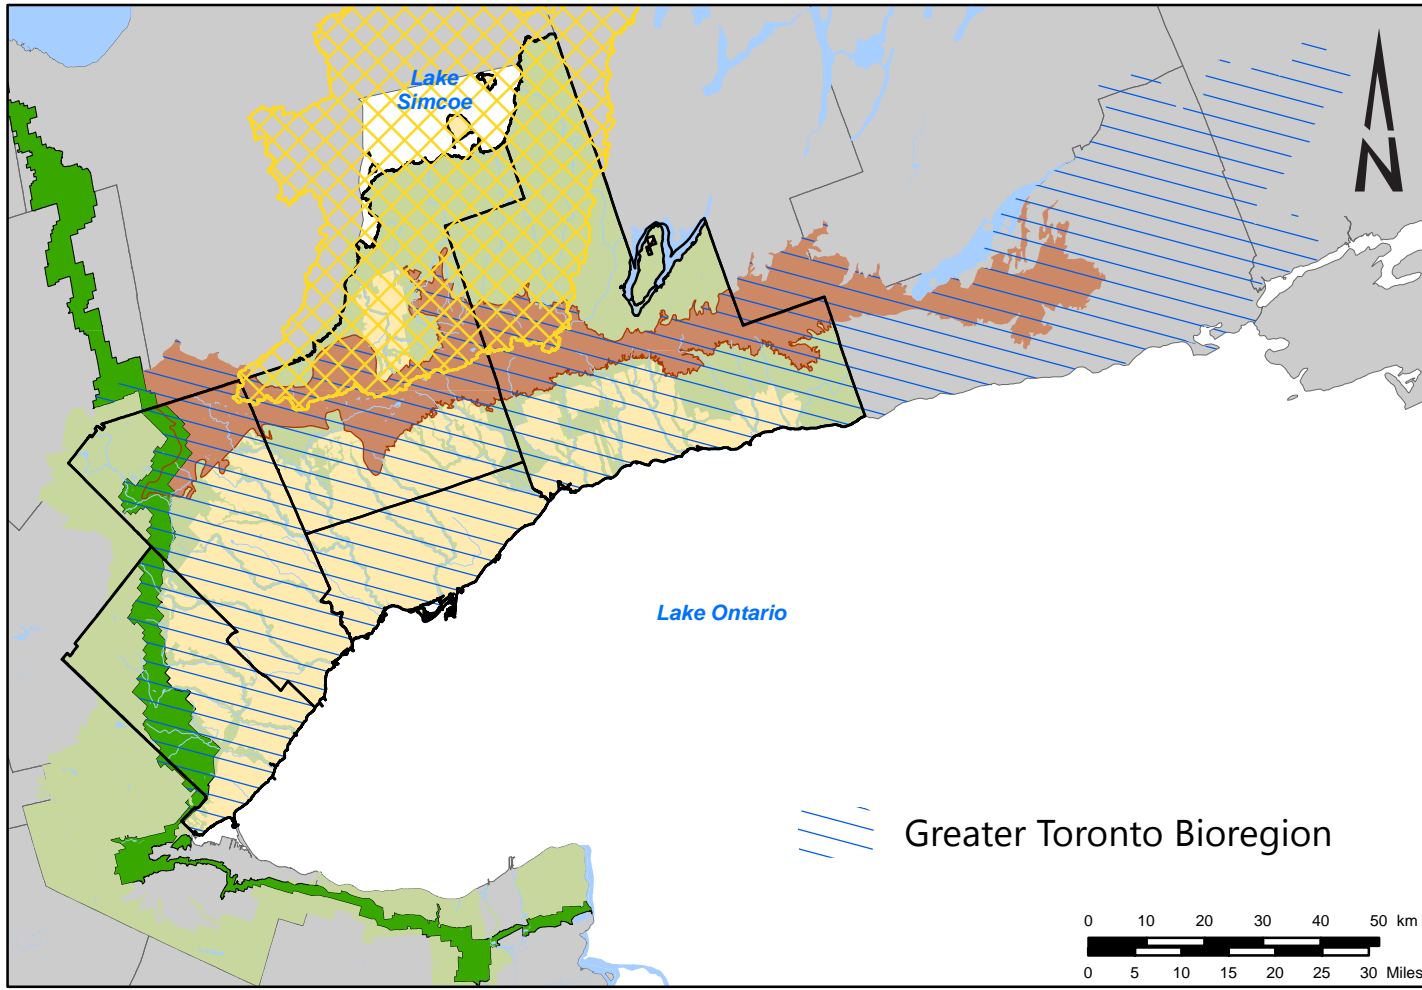

This Figure is for illustrative purposes only. Changes may be made periodically to this Figure without requiring an amendment to this plan.

Information outside of Peel Region is shown on this Figure for illustrative purposes to display inter-regional linkages.

Context Map

Legend

- Greater Toronto Area
- Niagara Escarpment Plan Area
- Oak Ridges Moraine Conservation Plan Area
- Greenbelt Plan Area Protected Countryside & River Valley Connections
- Oak Ridges Moraine (geographic extent within GTA)
- Lake Simcoe Protection Act Watershed Boundary
- Rivers and Streams
- Lake Iroquois Shoreline